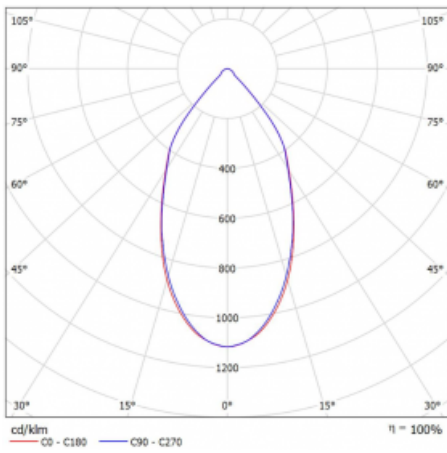

Luminaire

Ture

58-001L-10GGV/840, W +
00-00151E

It is a circular recessed luminaire of the downlight type with an excellent UGR index <math><19</math> up to 3000 lm, which means that the luminaire does not dazzle. The luminaire is suitable for offices, meeting rooms and, thanks to special sources, also for showrooms. RealWhite highlights the white, StrongColour highlights the selected colour, and RealColour emphasizes the colour of the object. With Tunable White you can set the colour temperature according to the time of day. With the help of these sources, the illuminated objects will look even more attractive. The IP54 class means high level of protection against the penetration of water and foreign matter. Thus, you can use this luminaire even in a demanding environment, such as a wellness centre. Its efficacy is up to 118 lm/W. Ture is available in three versions – a small luminaire with a diameter of 145 mm, a medium luminaire with a diameter of 185 mm and the largest luminaire with a diameter of 226 mm.

Type of installation	Recessed
Light distribution	Direct
Luminaire shape	Circular
Colour of the luminaires	White
Material	Aluminium
Lifetime	L80/B20 50 000 hours
Warranty	5 years
Description of luminaires	Luminaire recessed
Dimensions	∅ 145 mm × 80 mm
Weight	0.4 kg
DIR optical system	Plain aluminium reflector
Luminous flux*	1310 lm
Colour Temperature	4000 K cool white
Luminous efficacy	136 lm/W
MacAdam Light source	3
Colour rendering index	80
UGR max. X=4H Y=8H, ρ=70,50,20	15.4

Technical drawing

Luminaire power input* 9.6 W

Connection of the luminaires ON/OFF

Electrical voltage 220-240V

Frequency 50/60Hz

☐ CE IP 54

* $\pm 10\%$

Curve