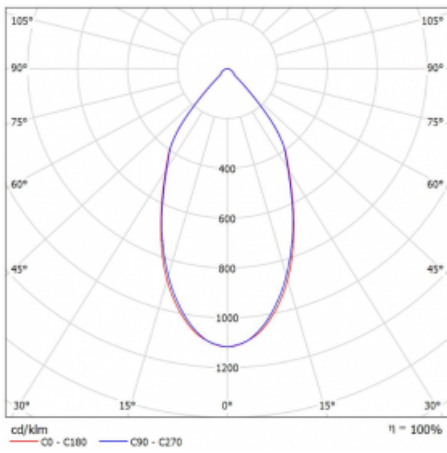

Luminaire

Ture

58-001L-10GGV/840, B +
00-00155DI

It is a circular recessed luminaire of the downlight type with an excellent UGR index < 19 up to 3000 lm, which means that the luminaire does not dazzle. The luminaire is suitable for offices, meeting rooms and, thanks to special sources, also for showrooms. RealWhite highlights the white, StrongColour highlights the selected colour, and RealColour emphasizes the colour of the object. With Tunable White you can set the colour temperature according to the time of day. With the help of these sources, the illuminated objects will look even more attractive. The IP54 class means high level of protection against the penetration of water and foreign matter. Thus, you can use this luminaire even in a demanding environment, such as a wellness centre. Its efficacy is up to 118 lm/W. Ture is available in three versions – a small luminaire with a diameter of 145 mm, a medium luminaire with a diameter of 185 mm and the largest luminaire with a diameter of 226 mm.

Type of installation	Recessed
Light distribution	Direct
Luminaire shape	Circular
Colour of the luminaires	Black
Material	Aluminium
Lifetime	L80/B20 50 000 hours
Warranty	5 years
Description of luminaires	Luminaire recessed
Dimensions	∅ 145 mm × 80 mm
Type of optical system	Plain aluminium reflector
Luminous flux*	2000 lm
Colour Temperature	4000 K cool white
Luminous efficacy	111 lm/W
MacAdam Light source	3
Colour rendering index	80
Luminaire power input*	18 W
Connection of the luminaires	DALI
Electrical voltage	220-240V
Frequency	50/60Hz

 **CE IP 54**

*±10 %

Technical drawing

Curve

Downloads

Installation instructions

Photos