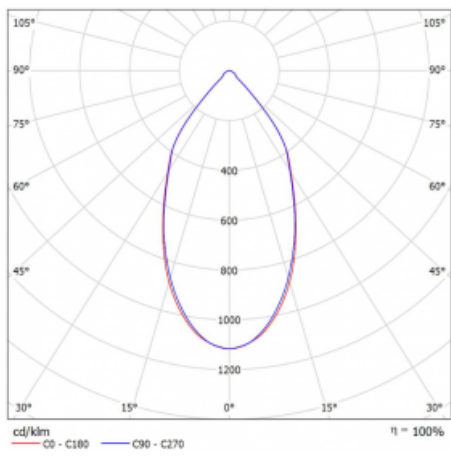

Luminaire

Ture

58-001L-10GGV/840, B +
00-00153EI

It is a circular recessed luminaire of the downlight type with an excellent UGR index <math><19</math> up to 3000 lm, which means that the luminaire does not dazzle. The luminaire is suitable for offices, meeting rooms and, thanks to special sources, also for showrooms. RealWhite highlights the white, StrongColour highlights the selected colour, and RealColour emphasizes the colour of the object. With Tunable White you can set the colour temperature according to the time of day. With the help of these sources, the illuminated objects will look even more attractive. The IP54 class means high level of protection against the penetration of water and foreign matter. Thus, you can use this luminaire even in a demanding environment, such as a wellness centre. Its efficacy is up to 118 lm/W. Ture is available in three versions – a small luminaire with a diameter of 145 mm, a medium luminaire with a diameter of 185 mm and the largest luminaire with a diameter of 226 mm.

Type of installation	Recessed
Light distribution	Direct
Luminaire shape	Circular
Colour of the luminaires	Black
Material	Aluminium
Lifetime	L80/B20 50 000 hours
Warranty	5 years
Description of luminaires	Luminaire recessed
Dimensions	∅ 145 mm × 80 mm
DIR optical system	Plain aluminium reflector
Luminous flux*	2000 lm
Colour Temperature	4000 K cool white
Luminous efficacy	111 lm/W
MacAdam Light source	3
Colour rendering index	80
Luminaire power input*	18 W
Connection of the luminaires	ON/OFF multiwatt
Electrical voltage	220-240V
Frequency	50/60Hz

 **CE IP 54**

*±10 %

Technical drawing

Curve

Downloads

Installation instructions

Photos