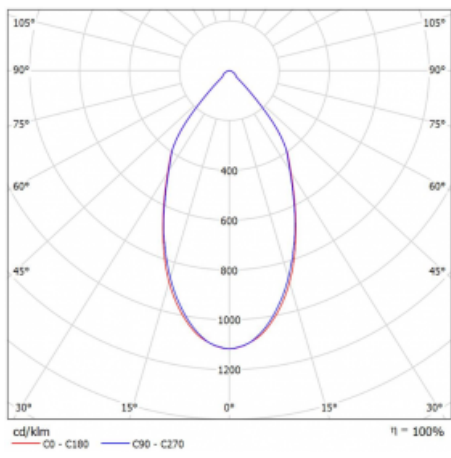

Luminaire

Ture

58-001L-10GGV/840, B +
00-00153EI

It is a circular recessed luminaire of the downlight type with an excellent UGR index < 19 up to 3000 lm, which means that the luminaire does not dazzle. The luminaire is suitable for offices, meeting rooms and, thanks to special sources, also for showrooms. RealWhite highlights the white, StrongColour highlights the selected colour, and RealColour emphasizes the colour of the object. With Tunable White you can set the colour temperature according to the time of day. With the help of these sources, the illuminated objects will look even more attractive. The IP54 class means high level of protection against the penetration of water and foreign matter. Thus, you can use this luminaire even in a demanding environment, such as a wellness centre. Its efficacy is up to 118 lm/W. Ture is available in three versions – a small luminaire with a diameter of 145 mm, a medium luminaire with a diameter of 185 mm and the largest luminaire with a diameter of 226 mm.

Type of installation	Recessed
Light distribution	Direct
Luminaire shape	Circular
Colour of the luminaires	Black
Material	Aluminium
Lifetime	L80/B20 50 000 hours
Warranty	5 years
Description of luminaires	Luminaire recessed
Dimensions	∅ 145 mm × 80 mm
Type of optical system	Plain aluminium reflector
Luminous flux*	2000 lm
Colour Temperature	4000 K cool white
Luminous efficacy	111 lm/W
MacAdam Light source	3
Colour rendering index	80
Luminaire power input*	18 W
Connection of the luminaires	ON/OFF multiwatt
Electrical voltage	220-240V
Frequency	50/60Hz

 **CE IP 54**

*±10 %

Technical drawing

Curve

Downloads

Installation instructions

Photos