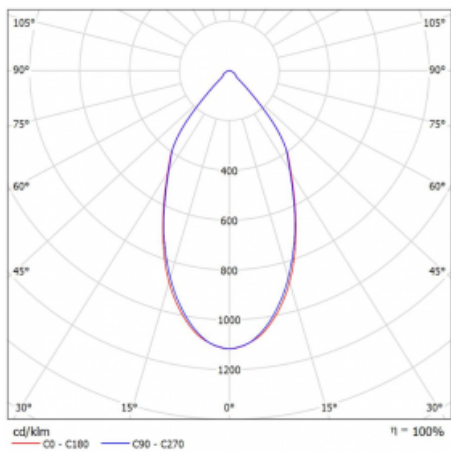

Luminaire

Ture

58-001L-10GGV/840, B +
00-00152E

It is a circular recessed luminaire of the downlight type with an excellent UGR index < 19 up to 3000 lm, which means that the luminaire does not dazzle. The luminaire is suitable for offices, meeting rooms and, thanks to special sources, also for showrooms. RealWhite highlights the white, StrongColour highlights the selected colour, and RealColour emphasizes the colour of the object. With Tunable White you can set the colour temperature according to the time of day. With the help of these sources, the illuminated objects will look even more attractive. The IP54 class means high level of protection against the penetration of water and foreign matter. Thus, you can use this luminaire even in a demanding environment, such as a wellness centre. Its efficacy is up to 118 lm/W. Ture is available in three versions – a small luminaire with a diameter of 145 mm, a medium luminaire with a diameter of 185 mm and the largest luminaire with a diameter of 226 mm.

Type of installation	Recessed
Light distribution	Direct
Luminaire shape	Circular
Colour of the luminaires	Black
Material	Aluminium
Lifetime	L80/B20 50 000 hours
Warranty	5 years
Description of luminaires	Luminaire recessed
Dimensions	∅ 145 mm × 80 mm
Type of optical system	Plain aluminium reflector
Luminous flux*	2000 lm
Colour Temperature	4000 K cool white
Luminous efficacy	111 lm/W
MacAdam Light source	3
Colour rendering index	80
Luminaire power input*	18 W
Connection of the luminaires	ON/OFF
Electrical voltage	220-240V
Frequency	50/60Hz

 **CE IP 54**

*±10 %

Technical drawing

Curve

Downloads

Installation instructions

Photos