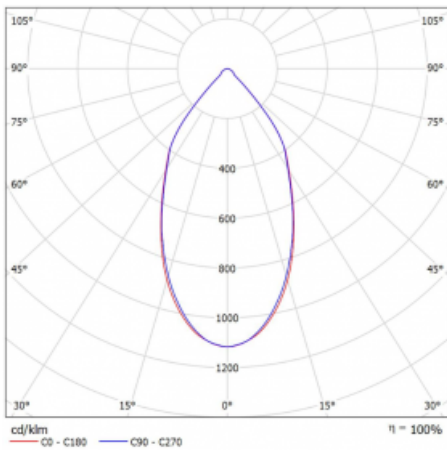

Luminaire

Ture

58-001L-10GGV/840, B +
00-00151E

It is a circular recessed luminaire of the downlight type with an excellent UGR index < 19 up to 3000 lm, which means that the luminaire does not dazzle. The luminaire is suitable for offices, meeting rooms and, thanks to special sources, also for showrooms. RealWhite highlights the white, StrongColour highlights the selected colour, and RealColour emphasizes the colour of the object. With Tunable White you can set the colour temperature according to the time of day. With the help of these sources, the illuminated objects will look even more attractive. The IP54 class means high level of protection against the penetration of water and foreign matter. Thus, you can use this luminaire even in a demanding environment, such as a wellness centre. Its efficacy is up to 118 lm/W. Ture is available in three versions – a small luminaire with a diameter of 145 mm, a medium luminaire with a diameter of 185 mm and the largest luminaire with a diameter of 226 mm.

Type of installation	Recessed
Light distribution	Direct
Luminaire shape	Circular
Colour of the luminaires	Black
Material	Aluminium
Lifetime	L80/B20 50 000 hours
Warranty	5 years
Description of luminaires	Luminaire recessed
Dimensions	∅ 145 mm × 80 mm
Type of optical system	Plain aluminium reflector
Luminous flux*	1180 lm
Colour Temperature	4000 K cool white
Luminous efficacy	123 lm/W
MacAdam Light source	3
Colour rendering index	80
Luminaire power input*	9.6 W
Connection of the luminaires	ON/OFF
Electrical voltage	220-240V
Frequency	50/60Hz

 **CE IP 54**

*±10 %

Technical drawing

Curve

Downloads

Installation instructions

Photos