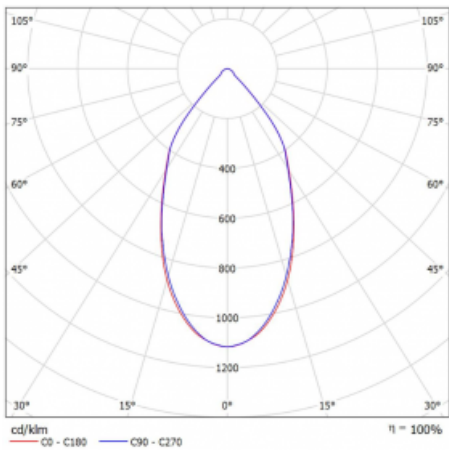

Luminaire

Ture

58-001L-10GGV/840, B +
00-00151E

It is a circular recessed luminaire of the downlight type with an excellent UGR index <math><19</math> up to 3000 lm, which means that the luminaire does not dazzle. The luminaire is suitable for offices, meeting rooms and, thanks to special sources, also for showrooms. RealWhite highlights the white, StrongColour highlights the selected colour, and RealColour emphasizes the colour of the object. With Tunable White you can set the colour temperature according to the time of day. With the help of these sources, the illuminated objects will look even more attractive. The IP54 class means high level of protection against the penetration of water and foreign matter. Thus, you can use this luminaire even in a demanding environment, such as a wellness centre. Its efficacy is up to 118 lm/W. Ture is available in three versions – a small luminaire with a diameter of 145 mm, a medium luminaire with a diameter of 185 mm and the largest luminaire with a diameter of 226 mm.

Type of installation	Recessed
Light distribution	Direct
Luminaire shape	Circular
Colour of the luminaires	Black
Material	Aluminium
Lifetime	L80/B20 50 000 hours
Warranty	5 years
Description of luminaires	Luminaire recessed
Dimensions	∅ 145 mm × 80 mm
DIR optical system	Plain aluminium reflector
Luminous flux*	1180 lm
Colour Temperature	4000 K cool white
Luminous efficacy	123 lm/W
MacAdam Light source	3
Colour rendering index	80
Luminaire power input*	9.6 W
Connection of the luminaires	ON/OFF
Electrical voltage	220-240V
Frequency	50/60Hz

 **CE IP 54**

*±10 %

Technical drawing

Curve

Downloads

Installation instructions

Photos