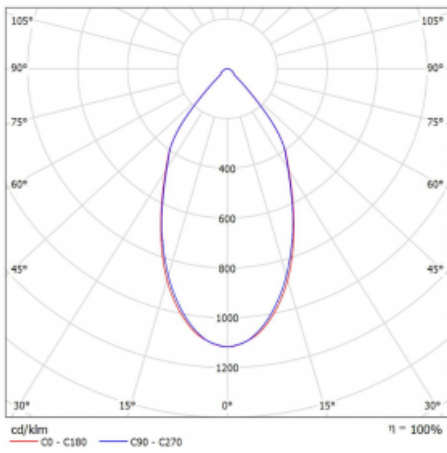

Luminaire

Ture

58-001L-10GGV/830, W +
00-00155DI

It is a circular recessed luminaire of the downlight type with an excellent UGR index < 19 up to 3000 lm, which means that the luminaire does not dazzle. The luminaire is suitable for offices, meeting rooms and, thanks to special sources, also for showrooms. RealWhite highlights the white, StrongColour highlights the selected colour, and RealColour emphasizes the colour of the object. With Tunable White you can set the colour temperature according to the time of day. With the help of these sources, the illuminated objects will look even more attractive. The IP54 class means high level of protection against the penetration of water and foreign matter. Thus, you can use this luminaire even in a demanding environment, such as a wellness centre. Its efficacy is up to 118 lm/W. Ture is available in three versions – a small luminaire with a diameter of 145 mm, a medium luminaire with a diameter of 185 mm and the largest luminaire with a diameter of 226 mm.

Type of installation	Recessed
Light distribution	Direct
Luminaire shape	Circular
Colour of the luminaires	White
Material	Aluminium
Lifetime	L80/B20 50 000 hours
Warranty	5 years
Description of luminaires	Luminaire recessed
Dimensions	∅ 145 mm × 80 mm
Weight	0.4 kg
Type of optical system	Plain aluminium reflector
Luminous flux*	2110 lm
Colour Temperature	3000 K warm white
Luminous efficacy	117 lm/W
MacAdam Light source	3
Colour rendering index	80
UGR max. X=4H Y=8H, ρ=70,50,20	17

Technical drawing

Luminaire power input* 18 W

Connection of the luminaires DALI

Electrical voltage 220-240V

Frequency 50/60Hz

☐ CE IP 54

* $\pm 10\%$

Curve