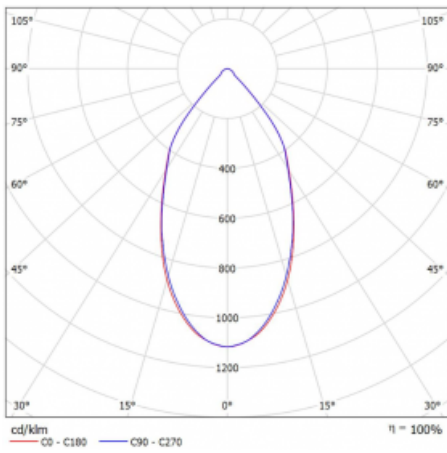

Luminaire

Ture

58-001L-10GGV/830, W +
00-00155DI

It is a circular recessed luminaire of the downlight type with an excellent UGR index <math><19</math> up to 3000 lm, which means that the luminaire does not dazzle. The luminaire is suitable for offices, meeting rooms and, thanks to special sources, also for showrooms. RealWhite highlights the white, StrongColour highlights the selected colour, and RealColour emphasizes the colour of the object. With Tunable White you can set the colour temperature according to the time of day. With the help of these sources, the illuminated objects will look even more attractive. The IP54 class means high level of protection against the penetration of water and foreign matter. Thus, you can use this luminaire even in a demanding environment, such as a wellness centre. Its efficacy is up to 118 lm/W. Ture is available in three versions – a small luminaire with a diameter of 145 mm, a medium luminaire with a diameter of 185 mm and the largest luminaire with a diameter of 226 mm.

Type of installation	Recessed
Light distribution	Direct
Luminaire shape	Circular
Colour of the luminaires	White
Material	Aluminium
Lifetime	L80/B20 50 000 hours
Warranty	5 years
Description of luminaires	Luminaire recessed
Dimensions	∅ 145 mm × 80 mm
Weight	0.4 kg
DIR optical system	Plain aluminium reflector
Luminous flux*	2110 lm
Colour Temperature	3000 K warm white
Luminous efficacy	117 lm/W
MacAdam Light source	3
Colour rendering index	80
UGR max. X=4H Y=8H, ρ=70,50,20	17

Technical drawing

Luminaire power input* 18 W

Connection of the luminaires DALI

Electrical voltage 220-240V

Frequency 50/60Hz

☐ CE IP 54

* $\pm 10\%$

Curve