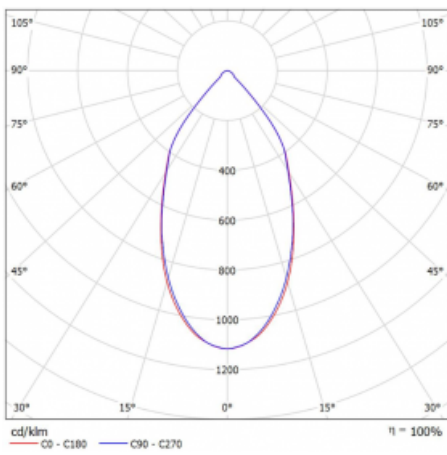

Luminaire

Ture

58-001L-10GGV/830, W +
00-00153EI

It is a circular recessed luminaire of the downlight type with an excellent UGR index <math><19</math> up to 3000 lm, which means that the luminaire does not dazzle. The luminaire is suitable for offices, meeting rooms and, thanks to special sources, also for showrooms. RealWhite highlights the white, StrongColour highlights the selected colour, and RealColour emphasizes the colour of the object. With Tunable White you can set the colour temperature according to the time of day. With the help of these sources, the illuminated objects will look even more attractive. The IP54 class means high level of protection against the penetration of water and foreign matter. Thus, you can use this luminaire even in a demanding environment, such as a wellness centre. Its efficacy is up to 118 lm/W. Ture is available in three versions – a small luminaire with a diameter of 145 mm, a medium luminaire with a diameter of 185 mm and the largest luminaire with a diameter of 226 mm.

Type of installation	Recessed
Light distribution	Direct
Luminaire shape	Circular
Colour of the luminaires	White
Material	Aluminium
Lifetime	L80/B20 50 000 hours
Warranty	5 years
Description of luminaires	Luminaire recessed
Dimensions	∅ 145 mm × 80 mm
Weight	0.4 kg
DIR optical system	Plain aluminium reflector
Luminous flux*	2110 lm
Colour Temperature	3000 K warm white
Luminous efficacy	117 lm/W
MacAdam Light source	3
Colour rendering index	80
UGR max. X=4H Y=8H, ρ=70,50,20	17

Technical drawing

Luminaire power input* 18 W

Connection of the luminaires ON/OFF multiwatt

Electrical voltage 220-240V

Frequency 50/60Hz

☐ CE IP 54

* $\pm 10\%$

Curve