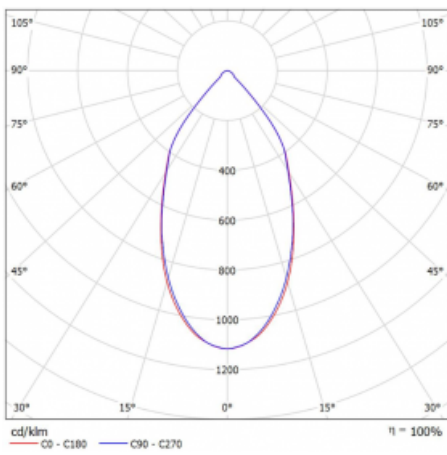

Luminaire

Ture

58-001L-10GGV/830, W +
00-00153EI

It is a circular recessed luminaire of the downlight type with an excellent UGR index < 19 up to 3000 lm, which means that the luminaire does not dazzle. The luminaire is suitable for offices, meeting rooms and, thanks to special sources, also for showrooms. RealWhite highlights the white, StrongColour highlights the selected colour, and RealColour emphasizes the colour of the object. With Tunable White you can set the colour temperature according to the time of day. With the help of these sources, the illuminated objects will look even more attractive. The IP54 class means high level of protection against the penetration of water and foreign matter. Thus, you can use this luminaire even in a demanding environment, such as a wellness centre. Its efficacy is up to 118 lm/W. Ture is available in three versions – a small luminaire with a diameter of 145 mm, a medium luminaire with a diameter of 185 mm and the largest luminaire with a diameter of 226 mm.

Type of installation	Recessed
Light distribution	Direct
Luminaire shape	Circular
Colour of the luminaires	White
Material	Aluminium
Lifetime	L80/B20 50 000 hours
Warranty	5 years
Description of luminaires	Luminaire recessed
Dimensions	∅ 145 mm × 80 mm
Weight	0.4 kg
Type of optical system	Plain aluminium reflector
Luminous flux*	2110 lm
Colour Temperature	3000 K warm white
Luminous efficacy	117 lm/W
MacAdam Light source	3
Colour rendering index	80
UGR max. X=4H Y=8H, ρ=70,50,20	17

Technical drawing

Luminaire power input* 18 W

Connection of the luminaires ON/OFF multiwatt

Electrical voltage 220-240V

Frequency 50/60Hz

☐ CE IP 54

* $\pm 10\%$

Curve