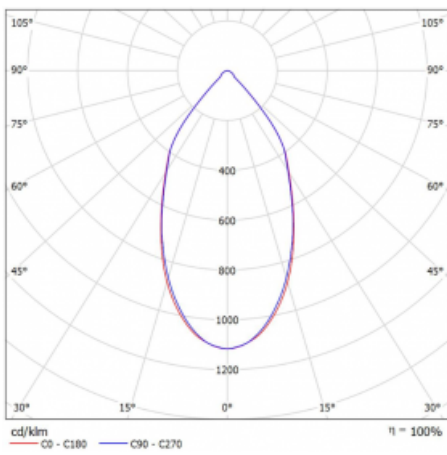

Type of installation	Recessed
Light distribution	Direct
Luminaire shape	Circular
Colour of the luminaires	White
Material	Aluminium
Lifetime	L80/B20 50 000 hours
Warranty	5 years
Description of luminaires	Luminaire recessed
Dimensions	∅ 145 mm × 80 mm
Weight	0.4 kg
DIR optical system	Plain aluminium reflector
Luminous flux*	2110 lm
Colour Temperature	3000 K warm white
Luminous efficacy	117 lm/W
MacAdam Light source	3
Colour rendering index	80
UGR max. X=4H Y=8H, ρ=70,50,20	17

## Technical drawing

Luminaire power input\* 18 W

Connection of the luminaires ON/OFF

Electrical voltage 220-240V

Frequency 50/60Hz

☐ CE IP 54

\* $\pm 10\%$

## Curve