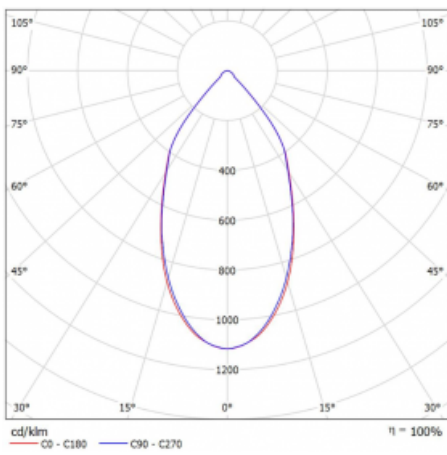

Luminaire

Ture

58-001L-10GGV/830, W +
00-00152E

It is a circular recessed luminaire of the downlight type with an excellent UGR index < 19 up to 3000 lm, which means that the luminaire does not dazzle. The luminaire is suitable for offices, meeting rooms and, thanks to special sources, also for showrooms. RealWhite highlights the white, StrongColour highlights the selected colour, and RealColour emphasizes the colour of the object. With Tunable White you can set the colour temperature according to the time of day. With the help of these sources, the illuminated objects will look even more attractive. The IP54 class means high level of protection against the penetration of water and foreign matter. Thus, you can use this luminaire even in a demanding environment, such as a wellness centre. Its efficacy is up to 118 lm/W. Ture is available in three versions – a small luminaire with a diameter of 145 mm, a medium luminaire with a diameter of 185 mm and the largest luminaire with a diameter of 226 mm.

Type of installation	Recessed
Light distribution	Direct
Luminaire shape	Circular
Colour of the luminaires	White
Material	Aluminium
Lifetime	L80/B20 50 000 hours
Warranty	5 years
Description of luminaires	Luminaire recessed
Dimensions	∅ 145 mm × 80 mm
Weight	0.4 kg
Type of optical system	Plain aluminium reflector
Luminous flux*	2110 lm
Colour Temperature	3000 K warm white
Luminous efficacy	117 lm/W
MacAdam Light source	3
Colour rendering index	80
UGR max. X=4H Y=8H, ρ=70,50,20	17

Technical drawing

Luminaire power input* 18 W

Connection of the luminaires ON/OFF

Electrical voltage 220-240V

Frequency 50/60Hz

☐ CE IP 54

* $\pm 10\%$

Curve