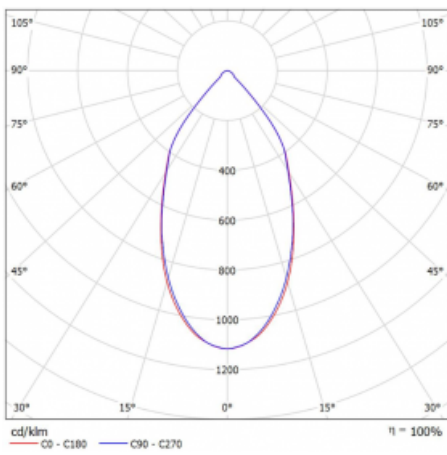

Type of installation	Recessed
Light distribution	Direct
Luminaire shape	Circular
Colour of the luminaires	White
Material	Aluminium
Lifetime	L80/B20 50 000 hours
Warranty	5 years
Description of luminaires	Luminaire recessed
Dimensions	∅ 145 mm × 80 mm
Weight	0.4 kg
Type of optical system	Plain aluminium reflector
Luminous flux*	1240 lm
Colour Temperature	3000 K warm white
Luminous efficacy	129 lm/W
MacAdam Light source	3
Colour rendering index	80
UGR max. X=4H Y=8H, ρ=70,50,20	15.1

## Technical drawing

Luminaire power input\* 9.6 W

Connection of the luminaires ON/OFF

Electrical voltage 220-240V

Frequency 50/60Hz

☐ CE IP 54

\* $\pm 10\%$

## Curve