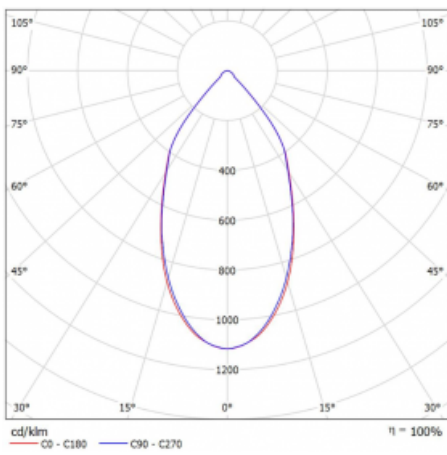

Technical drawing

Luminaire power input* 9.6 W

Connection of the luminaires ON/OFF

Electrical voltage 220-240V

Frequency 50/60Hz

☐ CE IP 54

* $\pm 10\%$

Curve