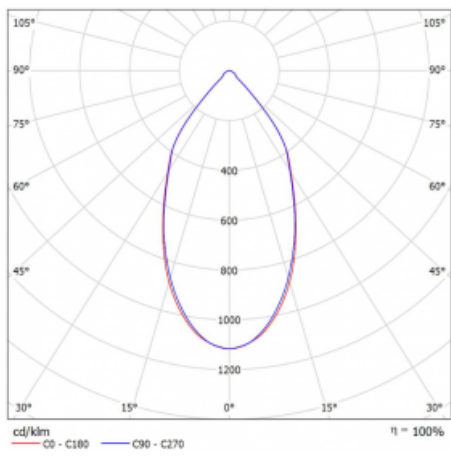

Luminaire

Ture

58-001L-10GGV/830, B +
00-00155DI

It is a circular recessed luminaire of the downlight type with an excellent UGR index <math><19</math> up to 3000 lm, which means that the luminaire does not dazzle. The luminaire is suitable for offices, meeting rooms and, thanks to special sources, also for showrooms. RealWhite highlights the white, StrongColour highlights the selected colour, and RealColour emphasizes the colour of the object. With Tunable White you can set the colour temperature according to the time of day. With the help of these sources, the illuminated objects will look even more attractive. The IP54 class means high level of protection against the penetration of water and foreign matter. Thus, you can use this luminaire even in a demanding environment, such as a wellness centre. Its efficacy is up to 118 lm/W. Ture is available in three versions – a small luminaire with a diameter of 145 mm, a medium luminaire with a diameter of 185 mm and the largest luminaire with a diameter of 226 mm.

Type of installation	Recessed
Light distribution	Direct
Luminaire shape	Circular
Colour of the luminaires	Black
Material	Aluminium
Lifetime	L80/B20 50 000 hours
Warranty	5 years
Description of luminaires	Luminaire recessed
Dimensions	∅ 145 mm × 80 mm
DIR optical system	Plain aluminium reflector
Luminous flux*	1910 lm
Colour Temperature	3000 K warm white
Luminous efficacy	106 lm/W
MacAdam Light source	3
Colour rendering index	80
Luminaire power input*	18 W
Connection of the luminaires	DALI
Electrical voltage	220-240V
Frequency	50/60Hz

 **CE IP 54**

*±10 %

Technical drawing

Curve

Downloads

Installation instructions

Photos