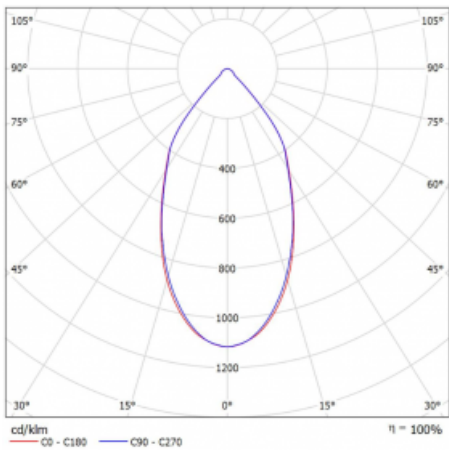

Technical drawing

Curve