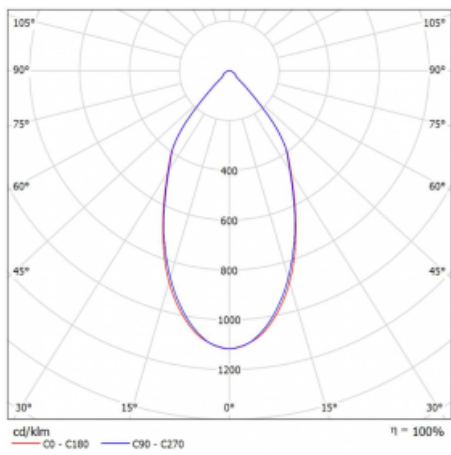

Luminaire

Ture

58-001L-10GGV/830, B + 00-00151E

It is a circular recessed luminaire of the downlight type with an excellent UGR index < 19 up to 3000 lm, which means that the luminaire does not dazzle. The luminaire is suitable for offices, meeting rooms and, thanks to special sources, also for showrooms. RealWhite highlights the white, StrongColour highlights the selected colour, and RealColour emphasizes the colour of the object. With Tunable White you can set the colour temperature according to the time of day. With the help of these sources, the illuminated objects will look even more attractive. The IP54 class means high level of protection against the penetration of water and foreign matter. Thus, you can use this luminaire even in a demanding environment, such as a wellness centre. Its efficacy is up to 118 lm/W. Ture is available in three versions – a small luminaire with a diameter of 145 mm, a medium luminaire with a diameter of 185 mm and the largest luminaire with a diameter of 226 mm.

Type of installation	Recessed
Light distribution	Direct
Luminaire shape	Circular
Colour of the luminaires	Black
Material	Aluminium
Lifetime	L80/B20 50 000 hours
Warranty	5 years
Description of luminaires	Luminaire recessed
Dimensions	∅ 145 mm × 80 mm
DIR optical system	Plain aluminium reflector
Luminous flux*	1120 lm
Colour Temperature	3000 K warm white
Luminous efficacy	117 lm/W
MacAdam Light source	3
Colour rendering index	80
Luminaire power input*	9.6 W
Connection of the luminaires	ON/OFF
Electrical voltage	220-240V
Frequency	50/60Hz

 **CE IP 54**

*±10 %

Technical drawing

Curve

Downloads

Installation instructions

Photos