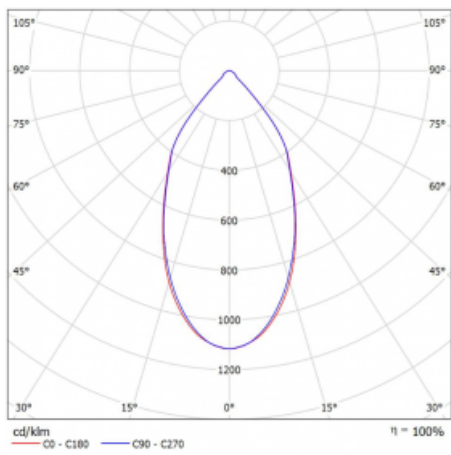

Technical drawing

Curve