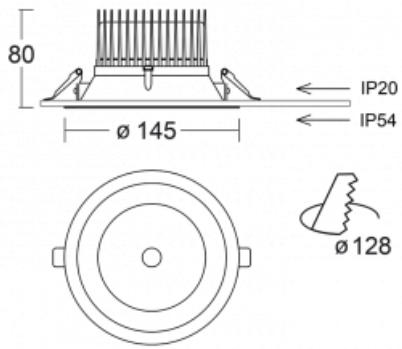

Technical drawing