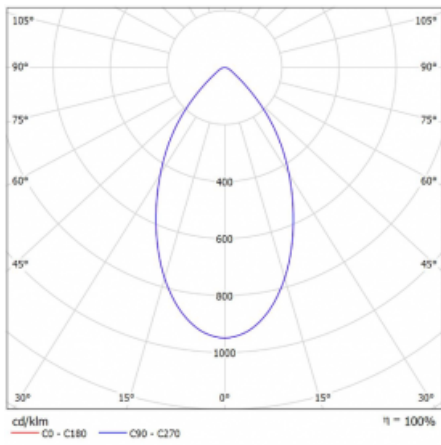

Luminaire

Ture

58-001K-10GGV/M/840, B +
00-00152M3

It is a circular recessed luminaire of the downlight type with an excellent UGR index < 19 up to 3000 lm, which means that the luminaire does not dazzle. The luminaire is suitable for offices, meeting rooms and, thanks to special sources, also for showrooms. RealWhite highlights the white, StrongColour highlights the selected colour, and RealColour emphasizes the colour of the object. With Tunable White you can set the colour temperature according to the time of day. With the help of these sources, the illuminated objects will look even more attractive. The IP54 class means high level of protection against the penetration of water and foreign matter. Thus, you can use this luminaire even in a demanding environment, such as a wellness centre. Its efficacy is up to 118 lm/W. Ture is available in three versions – a small luminaire with a diameter of 145 mm, a medium luminaire with a diameter of 185 mm and the largest luminaire with a diameter of 226 mm.

Type of installation	Recessed
Light distribution	Direct
Luminaire shape	Circular
Colour of the luminaires	Black
Material	Aluminium
Lifetime	L80/B20 50 000 hours
Warranty	5 years
Description of luminaires	Luminaire recessed
Dimensions	∅ 145 mm × 80 mm
Weight	0.4 kg
Type of optical system	Opal diffuser
Luminous flux*	1840 lm
Colour Temperature	4000 K cool white
Luminous efficacy	102 lm/W
MacAdam Light source	3
Colour rendering index	80
Luminaire power input*	18 W
Connection of the luminaires	ON/OFF + 3h emergency
Electrical voltage	220-240V
Frequency	50/60Hz

 **CE IP 54**

*±10 %

Technical drawing

Curve

Downloads

Installation instructions

Photos