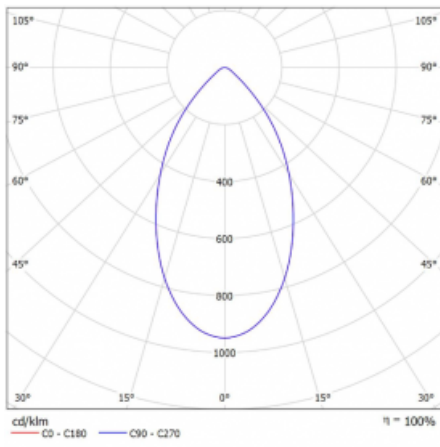

Luminaire

Ture

58-001K-10GGV/M/840, B +
00-00151M

It is a circular recessed luminaire of the downlight type with an excellent UGR index <math><19</math> up to 3000 lm, which means that the luminaire does not dazzle. The luminaire is suitable for offices, meeting rooms and, thanks to special sources, also for showrooms. RealWhite highlights the white, StrongColour highlights the selected colour, and RealColour emphasizes the colour of the object. With Tunable White you can set the colour temperature according to the time of day. With the help of these sources, the illuminated objects will look even more attractive. The IP54 class means high level of protection against the penetration of water and foreign matter. Thus, you can use this luminaire even in a demanding environment, such as a wellness centre. Its efficacy is up to 118 lm/W. Ture is available in three versions – a small luminaire with a diameter of 145 mm, a medium luminaire with a diameter of 185 mm and the largest luminaire with a diameter of 226 mm.

Type of installation	Recessed
Light distribution	Direct
Luminaire shape	Circular
Colour of the luminaires	Black
Material	Aluminium
Lifetime	L80/B20 50 000 hours
Warranty	5 years
Description of luminaires	Luminaire recessed
Dimensions	∅ 145 mm × 80 mm
Weight	0.4 kg
DIR optical system	Opal diffuser
Luminous flux*	1080 lm
Colour Temperature	4000 K cool white
Luminous efficacy	113 lm/W
MacAdam Light source	3
Colour rendering index	80
Luminaire power input*	9.6 W
Connection of the luminaires	ON/OFF + 1h emergency
Electrical voltage	220-240V
Frequency	50/60Hz

 **CE IP 54**

*±10 %

Technical drawing

Curve

Downloads

Installation instructions

Photos