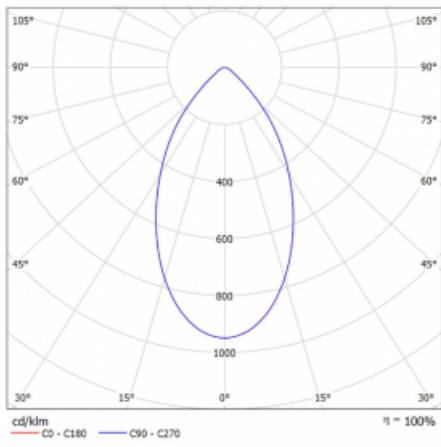

Luminaire

Ture

58-001K-10GGV/M/840, B +
00-00151M

It is a circular recessed luminaire of the downlight type with an excellent UGR index < 19 up to 3000 lm, which means that the luminaire does not dazzle. The luminaire is suitable for offices, meeting rooms and, thanks to special sources, also for showrooms. RealWhite highlights the white, StrongColour highlights the selected colour, and RealColour emphasizes the colour of the object. With Tunable White you can set the colour temperature according to the time of day. With the help of these sources, the illuminated objects will look even more attractive. The IP54 class means high level of protection against the penetration of water and foreign matter. Thus, you can use this luminaire even in a demanding environment, such as a wellness centre. Its efficacy is up to 118 lm/W. Ture is available in three versions – a small luminaire with a diameter of 145 mm, a medium luminaire with a diameter of 185 mm and the largest luminaire with a diameter of 226 mm.

Type of installation	Recessed
Light distribution	Direct
Luminaire shape	Circular
Colour of the luminaires	Black
Material	Aluminium
Lifetime	L80/B20 50 000 hours
Warranty	5 years
Description of luminaires	Luminaire recessed
Dimensions	∅ 145 mm × 80 mm
Weight	0.4 kg
Type of optical system	Opal diffuser
Luminous flux*	1080 lm
Colour Temperature	4000 K cool white
Luminous efficacy	113 lm/W
MacAdam Light source	3
Colour rendering index	80
Luminaire power input*	9.6 W
Connection of the luminaires	ON/OFF + 1h emergency
Electrical voltage	220-240V
Frequency	50/60Hz

 **CE IP 54**

*±10 %

Technical drawing

Curve

Downloads

Installation instructions

Photos