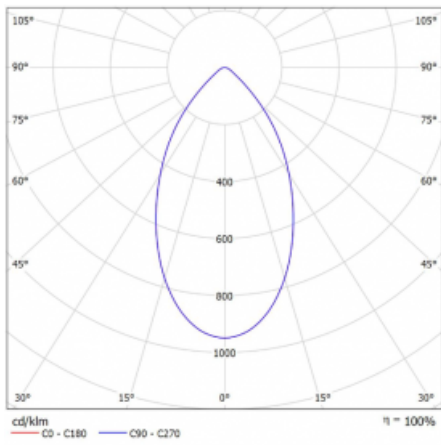

Type of optical system	Opal diffuser
Luminous flux*	1080 lm
Colour Temperature	4000 K cool white
Luminous efficacy	113 lm/W
MacAdam Light source	3
Colour rendering index	80
Luminaire power input*	9.6 W
Connection of the luminaires	ON/OFF + 3h emergency
Electrical voltage	220-240V
Frequency	50/60Hz

## Technical drawing