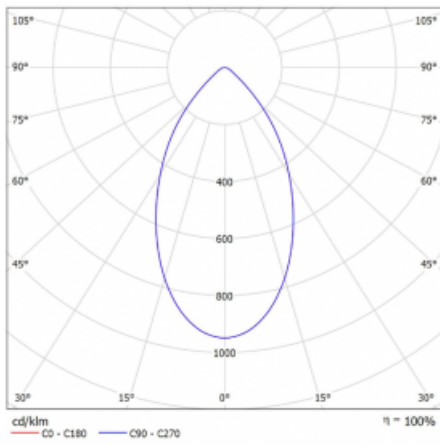

Technical drawing

Curve