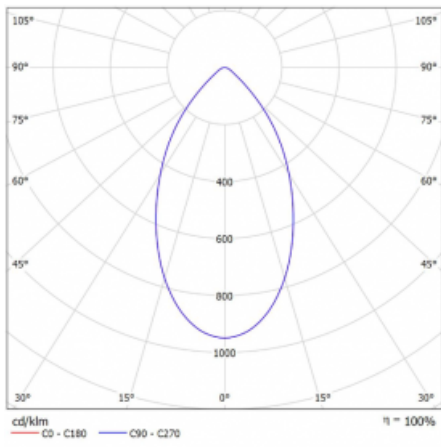

Luminaire

Ture

58-001K-10GGV/M/830, B +
00-00151M

It is a circular recessed luminaire of the downlight type with an excellent UGR index < 19 up to 3000 lm, which means that the luminaire does not dazzle. The luminaire is suitable for offices, meeting rooms and, thanks to special sources, also for showrooms. RealWhite highlights the white, StrongColour highlights the selected colour, and RealColour emphasizes the colour of the object. With Tunable White you can set the colour temperature according to the time of day. With the help of these sources, the illuminated objects will look even more attractive. The IP54 class means high level of protection against the penetration of water and foreign matter. Thus, you can use this luminaire even in a demanding environment, such as a wellness centre. Its efficacy is up to 118 lm/W. Ture is available in three versions – a small luminaire with a diameter of 145 mm, a medium luminaire with a diameter of 185 mm and the largest luminaire with a diameter of 226 mm.

Type of installation	Recessed
Light distribution	Direct
Luminaire shape	Circular
Colour of the luminaires	Black
Material	Aluminium
Lifetime	L80/B20 50 000 hours
Warranty	5 years
Description of luminaires	Luminaire recessed
Dimensions	∅ 145 mm × 80 mm
Weight	0.4 kg

Type of optical system	Opal diffuser
Luminous flux*	1130 lm
Colour Temperature	3000 K warm white
Luminous efficacy	118 lm/W
MacAdam Light source	3
Colour rendering index	80
Luminaire power input*	9.6 W
Connection of the luminaires	ON/OFF + 1h emergency
Electrical voltage	220-240V
Frequency	50/60Hz

 **CE IP 54**

*±10 %

Technical drawing

Curve

Downloads

Installation instructions

Photos