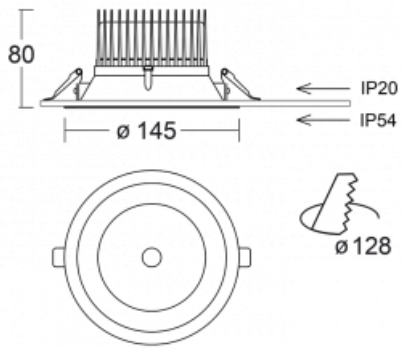

Luminaire

Ture

58-001K-10GGV/M/830, B +
00-00151M

It is a circular recessed luminaire of the downlight type with an excellent UGR index < 19 up to 3000 lm, which means that the luminaire does not dazzle. The luminaire is suitable for offices, meeting rooms and, thanks to special sources, also for showrooms. RealWhite highlights the white, StrongColour highlights the selected colour, and RealColour emphasizes the colour of the object. With Tunable White you can set the colour temperature according to the time of day. With the help of these sources, the illuminated objects will look even more attractive. The IP54 class means high level of protection against the penetration of water and foreign matter. Thus, you can use this luminaire even in a demanding environment, such as a wellness centre. Its efficacy is up to 118 lm/W. Ture is available in three versions – a small luminaire with a diameter of 145 mm, a medium luminaire with a diameter of 185 mm and the largest luminaire with a diameter of 226 mm.

Type of installation	Recessed
Light distribution	Direct
Luminaire shape	Circular
Colour of the luminaires	Black
Material	Aluminium
Lifetime	L80/B20 50 000 hours
Warranty	5 years
Description of luminaires	Luminaire recessed
Dimensions	∅ 145 mm × 80 mm
Weight	0.4 kg

 **CE IP 54**

*±10 %

Technical drawing

Curve

Downloads

Installation instructions

Photos