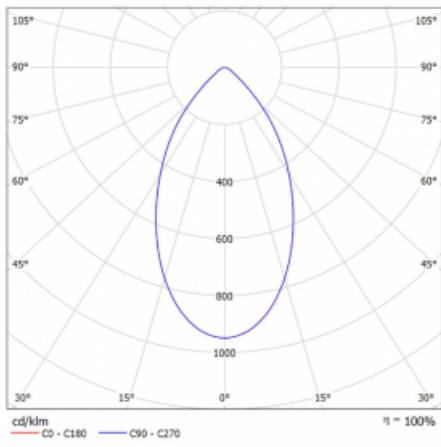

Luminaire

Ture

58-001K-10GGV/M/830, B +
00-00151M3

It is a circular recessed luminaire of the downlight type with an excellent UGR index < 19 up to 3000 lm, which means that the luminaire does not dazzle. The luminaire is suitable for offices, meeting rooms and, thanks to special sources, also for showrooms. RealWhite highlights the white, StrongColour highlights the selected colour, and RealColour emphasizes the colour of the object. With Tunable White you can set the colour temperature according to the time of day. With the help of these sources, the illuminated objects will look even more attractive. The IP54 class means high level of protection against the penetration of water and foreign matter. Thus, you can use this luminaire even in a demanding environment, such as a wellness centre. Its efficacy is up to 118 lm/W. Ture is available in three versions – a small luminaire with a diameter of 145 mm, a medium luminaire with a diameter of 185 mm and the largest luminaire with a diameter of 226 mm.

Type of installation	Recessed
Light distribution	Direct
Luminaire shape	Circular
Colour of the luminaires	Black
Material	Aluminium
Lifetime	L80/B20 50 000 hours
Warranty	5 years
Description of luminaires	Luminaire recessed
Dimensions	∅ 145 mm × 80 mm
Weight	0.4 kg
Type of optical system	Opal diffuser
Luminous flux*	1130 lm
Colour Temperature	3000 K warm white
Luminous efficacy	118 lm/W
MacAdam Light source	3
Colour rendering index	80
Luminaire power input*	9.6 W
Connection of the luminaires	ON/OFF + 3h emergency
Electrical voltage	220-240V
Frequency	50/60Hz

 **CE IP 54**

*±10 %

Technical drawing

Curve

Downloads

Installation instructions

Photos