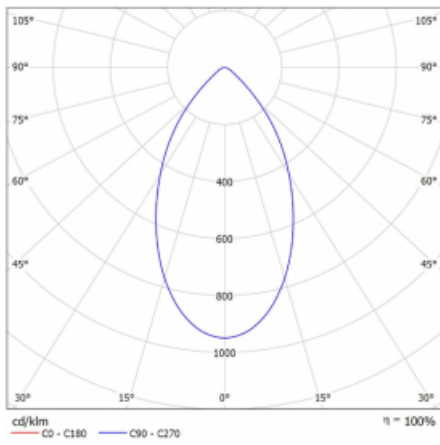

Type of installation	Recessed
Light distribution	Direct
Luminaire shape	Circular
Colour of the luminaires	White
Material	Aluminium
Lifetime	L80/B20 50 000 hours
Warranty	5 years
Description of luminaires	Luminaire recessed
Dimensions	∅ 145 mm × 80 mm
Weight	0.4 kg

Type of optical system	Opal diffuser
Luminous flux*	2080 lm
Colour Temperature	4000 K cool white
Luminous efficacy	116 lm/W
MacAdam Light source	3
Colour rendering index	80
UGR max. X=4H Y=8H, ρ=70,50,20	19.6

## Curve