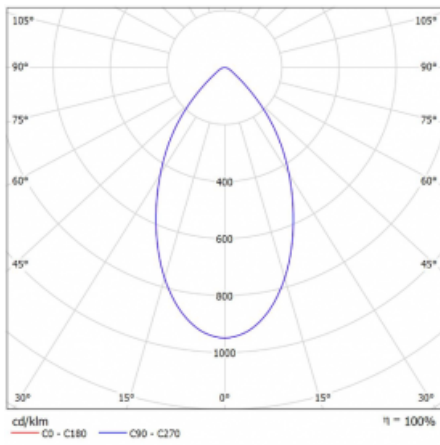

Type of installation	Recessed
Light distribution	Direct
Luminaire shape	Circular
Colour of the luminaires	White
Material	Aluminium
Lifetime	L80/B20 50 000 hours
Warranty	5 years
Description of luminaires	Luminaire recessed
Dimensions	∅ 145 mm × 80 mm
Weight	0.4 kg
Type of optical system	Opal diffuser
Luminous flux*	2080 lm
Colour Temperature	4000 K cool white
Luminous efficacy	116 lm/W
MacAdam Light source	3
Colour rendering index	80
UGR max. X=4H Y=8H, ρ=70,50,20	19.6

## Technical drawing

Luminaire power input\* 18 W

Connection of the luminaires ON/OFF

Electrical voltage 220-240V

Frequency 50/60Hz

☐ CE IP 54

\* $\pm 10\%$

## Curve