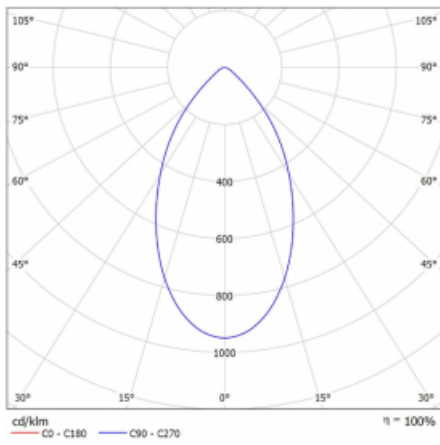

Type of installation	Recessed
Light distribution	Direct
Luminaire shape	Circular
Colour of the luminaires	White
Material	Aluminium
Lifetime	L80/B20 50 000 hours
Warranty	5 years
Description of luminaires	Luminaire recessed
Dimensions	∅ 145 mm × 80 mm
Weight	0.4 kg
DIR optical system	Opal diffuser
Luminous flux*	2080 lm
Colour Temperature	4000 K cool white
Luminous efficacy	116 lm/W
MacAdam Light source	3
Colour rendering index	80
UGR max. X=4H Y=8H, ρ=70,50,20	19.6

## Technical drawing

Luminaire power input\* 18 W

Connection of the luminaires ON/OFF

Electrical voltage 220-240V

Frequency 50/60Hz

☐ CE IP 54

\* $\pm 10\%$

## Curve