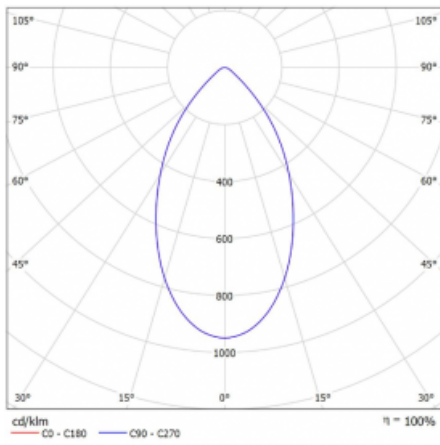

Luminaire

Ture

58-001K-10GGV/840, W +
00-00151E

It is a circular recessed luminaire of the downlight type with an excellent UGR index <math><19</math> up to 3000 lm, which means that the luminaire does not dazzle. The luminaire is suitable for offices, meeting rooms and, thanks to special sources, also for showrooms. RealWhite highlights the white, StrongColour highlights the selected colour, and RealColour emphasizes the colour of the object. With Tunable White you can set the colour temperature according to the time of day. With the help of these sources, the illuminated objects will look even more attractive. The IP54 class means high level of protection against the penetration of water and foreign matter. Thus, you can use this luminaire even in a demanding environment, such as a wellness centre. Its efficacy is up to 118 lm/W. Ture is available in three versions – a small luminaire with a diameter of 145 mm, a medium luminaire with a diameter of 185 mm and the largest luminaire with a diameter of 226 mm.

Type of installation	Recessed
Light distribution	Direct
Luminaire shape	Circular
Colour of the luminaires	White
Material	Aluminium
Lifetime	L80/B20 50 000 hours
Warranty	5 years
Description of luminaires	Luminaire recessed
Dimensions	\varnothing 145 mm × 80 mm
Weight	0.4 kg
DIR optical system	Opal diffuser
Luminous flux*	1230 lm
Colour Temperature	4000 K cool white
Luminous efficacy	128 lm/W
MacAdam Light source	3
Colour rendering index	80
UGR max. X=4H Y=8H, $\rho=70,50,20$	17.8

Technical drawing

Luminaire power input*	9.6 W
Connection of the luminaires	ON/OFF
Electrical voltage	220-240V
Frequency	50/60Hz

☐ CE IP 54

* $\pm 10\%$

Curve

Downloads

Installation instructions

Photos