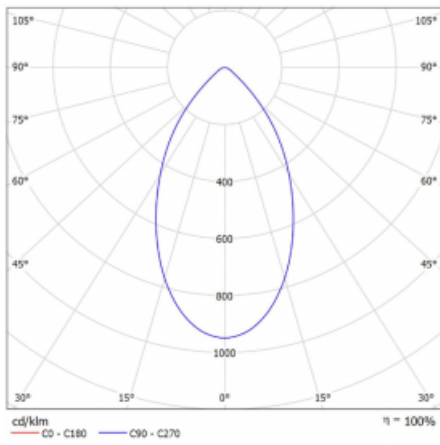

Type of installation	Recessed
Light distribution	Direct
Luminaire shape	Circular
Colour of the luminaires	White
Material	Aluminium
Lifetime	L80/B20 50 000 hours
Warranty	5 years
Description of luminaires	Luminaire recessed
Dimensions	∅ 145 mm × 80 mm
Weight	0.4 kg

Type of optical system	Opal diffuser
Luminous flux*	1980 lm
Colour Temperature	3000 K warm white
Luminous efficacy	110 lm/W
MacAdam Light source	3
Colour rendering index	80
UGR max. X=4H Y=8H, ρ=70,50,20	19.5

## Technical drawing

Luminaire power input\* 18 W

Connection of the luminaires DALI

Electrical voltage 220-240V

Frequency 50/60Hz

☐ CE IP 54

\* $\pm 10\%$

## Curve