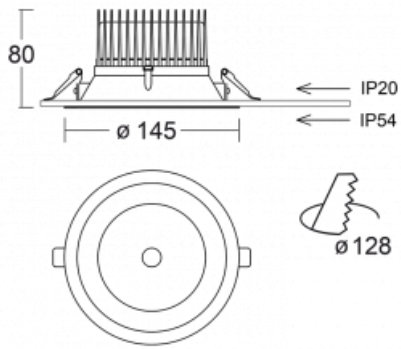

Luminaire

Ture

58-001K-10GGV/830, W +
00-00153EI

It is a circular recessed luminaire of the downlight type with an excellent UGR index < 19 up to 3000 lm, which means that the luminaire does not dazzle. The luminaire is suitable for offices, meeting rooms and, thanks to special sources, also for showrooms. RealWhite highlights the white, StrongColour highlights the selected colour, and RealColour emphasizes the colour of the object. With Tunable White you can set the colour temperature according to the time of day. With the help of these sources, the illuminated objects will look even more attractive. The IP54 class means high level of protection against the penetration of water and foreign matter. Thus, you can use this luminaire even in a demanding environment, such as a wellness centre. Its efficacy is up to 118 lm/W. Ture is available in three versions – a small luminaire with a diameter of 145 mm, a medium luminaire with a diameter of 185 mm and the largest luminaire with a diameter of 226 mm.

Type of installation	Recessed
Light distribution	Direct
Luminaire shape	Circular
Colour of the luminaires	White
Material	Aluminium
Lifetime	L80/B20 50 000 hours
Warranty	5 years
Description of luminaires	Luminaire recessed
Dimensions	∅ 145 mm × 80 mm
Weight	0.4 kg
Type of optical system	Opal diffuser
Luminous flux*	1980 lm
Colour Temperature	3000 K warm white
Luminous efficacy	110 lm/W
MacAdam Light source	3
Colour rendering index	80
UGR max. X=4H Y=8H, ρ=70,50,20	19.5

Technical drawing

Luminaire power input* 18 W

Connection of the luminaires ON/OFF multiwatt

Electrical voltage 220-240V

Frequency 50/60Hz

☐ CE IP 54

* $\pm 10\%$

Curve