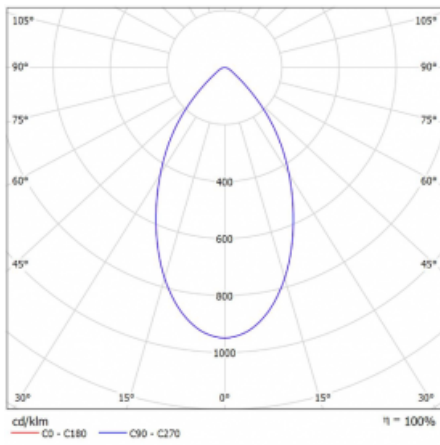

Luminaire

Ture

58-001K-10GGV/830, W +
00-00153EI

It is a circular recessed luminaire of the downlight type with an excellent UGR index < 19 up to 3000 lm, which means that the luminaire does not dazzle. The luminaire is suitable for offices, meeting rooms and, thanks to special sources, also for showrooms. RealWhite highlights the white, StrongColour highlights the selected colour, and RealColour emphasizes the colour of the object. With Tunable White you can set the colour temperature according to the time of day. With the help of these sources, the illuminated objects will look even more attractive. The IP54 class means high level of protection against the penetration of water and foreign matter. Thus, you can use this luminaire even in a demanding environment, such as a wellness centre. Its efficacy is up to 118 lm/W. Ture is available in three versions – a small luminaire with a diameter of 145 mm, a medium luminaire with a diameter of 185 mm and the largest luminaire with a diameter of 226 mm.

Type of installation	Recessed
Light distribution	Direct
Luminaire shape	Circular
Colour of the luminaires	White
Material	Aluminium
Lifetime	L80/B20 50 000 hours
Warranty	5 years
Description of luminaires	Luminaire recessed
Dimensions	∅ 145 mm × 80 mm
Weight	0.4 kg
Type of optical system	Opal diffuser
Luminous flux*	1980 lm
Colour Temperature	3000 K warm white
Luminous efficacy	110 lm/W
MacAdam Light source	3
Colour rendering index	80
UGR max. X=4H Y=8H, ρ=70,50,20	19.5

Technical drawing

Luminaire power input* 18 W

Connection of the luminaires ON/OFF multiwatt

Electrical voltage 220-240V

Frequency 50/60Hz

☐ CE IP 54

* $\pm 10\%$

Curve