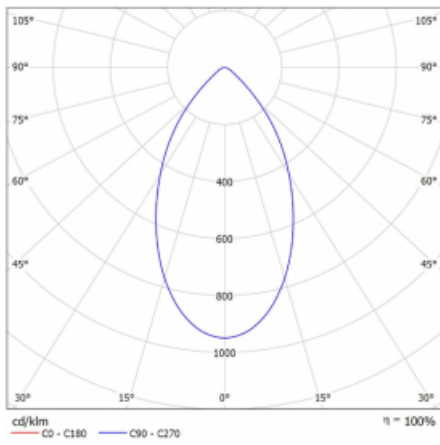

Luminaire

Ture

58-001K-10GGV/830, W +
00-00152E

It is a circular recessed luminaire of the downlight type with an excellent UGR index <math><19</math> up to 3000 lm, which means that the luminaire does not dazzle. The luminaire is suitable for offices, meeting rooms and, thanks to special sources, also for showrooms. RealWhite highlights the white, StrongColour highlights the selected colour, and RealColour emphasizes the colour of the object. With Tunable White you can set the colour temperature according to the time of day. With the help of these sources, the illuminated objects will look even more attractive. The IP54 class means high level of protection against the penetration of water and foreign matter. Thus, you can use this luminaire even in a demanding environment, such as a wellness centre. Its efficacy is up to 118 lm/W. Ture is available in three versions – a small luminaire with a diameter of 145 mm, a medium luminaire with a diameter of 185 mm and the largest luminaire with a diameter of 226 mm.

Type of installation	Recessed
Light distribution	Direct
Luminaire shape	Circular
Colour of the luminaires	White
Material	Aluminium
Lifetime	L80/B20 50 000 hours
Warranty	5 years
Description of luminaires	Luminaire recessed
Dimensions	\varnothing 145 mm × 80 mm
Weight	0.4 kg
DIR optical system	Opal diffuser
Luminous flux*	1980 lm
Colour Temperature	3000 K warm white
Luminous efficacy	110 lm/W
MacAdam Light source	3
Colour rendering index	80
UGR max. X=4H Y=8H, $\rho=70,50,20$	19.5

Technical drawing

Luminaire power input* 18 W

Connection of the luminaires ON/OFF

Electrical voltage 220-240V

Frequency 50/60Hz

☐ CE IP 54

* $\pm 10\%$

Curve