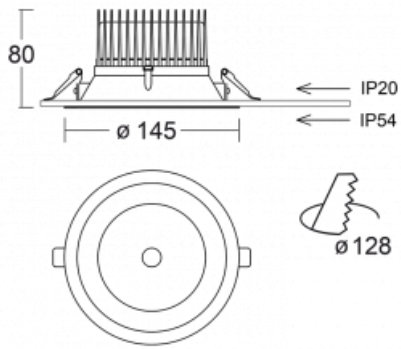

Technical drawing