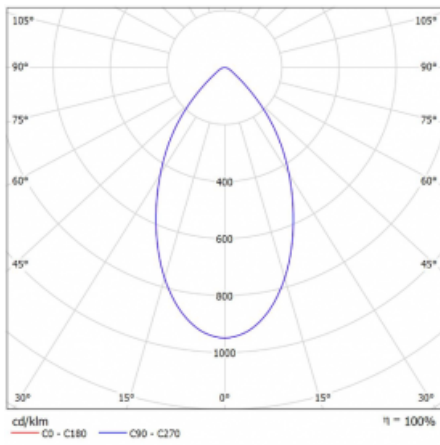

Type of installation	Recessed
Light distribution	Direct
Luminaire shape	Circular
Colour of the luminaires	White
Material	Aluminium
Lifetime	L80/B20 50 000 hours
Warranty	5 years
Description of luminaires	Luminaire recessed
Dimensions	∅ 145 mm × 80 mm
Weight	0.4 kg
Type of optical system	Opal diffuser
Luminous flux*	1980 lm
Colour Temperature	3000 K warm white
Luminous efficacy	110 lm/W
MacAdam Light source	3
Colour rendering index	80
UGR max. X=4H Y=8H, ρ=70,50,20	19.5

## Technical drawing

Luminaire power input\* 18 W

Connection of the luminaires ON/OFF

Electrical voltage 220-240V

Frequency 50/60Hz

☐ CE IP 54

\* $\pm 10\%$

## Curve