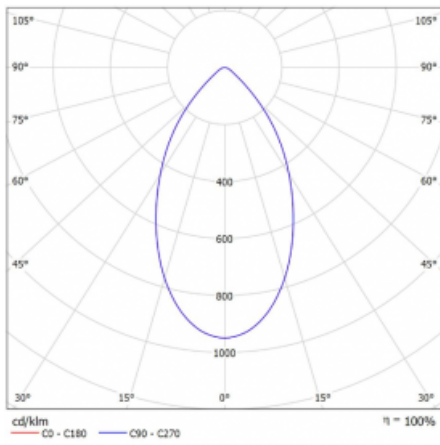

Technical drawing

Luminaire power input*	9.6 W
Connection of the luminaires	ON/OFF
Electrical voltage	220-240V
Frequency	50/60Hz

☐ CE IP 54

* $\pm 10\%$

Curve