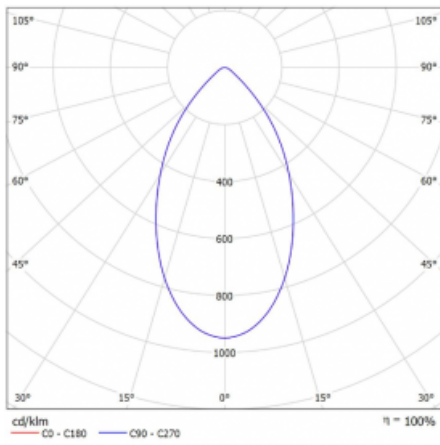

Type of installation	Recessed
Light distribution	Direct
Luminaire shape	Circular
Colour of the luminaires	White
Material	Aluminium
Lifetime	L80/B20 50 000 hours
Warranty	5 years
Description of luminaires	Luminaire recessed
Dimensions	∅ 145 mm × 80 mm
Weight	0.4 kg
Type of optical system	Opal diffuser
Luminous flux*	1170 lm
Colour Temperature	3000 K warm white
Luminous efficacy	122 lm/W
MacAdam Light source	3
Colour rendering index	80
UGR max. X=4H Y=8H, ρ=70,50,20	17.7

## Technical drawing

Luminaire power input*	9.6 W
Connection of the luminaires	ON/OFF
Electrical voltage	220-240V
Frequency	50/60Hz

☐ CE IP 54

\* $\pm 10\%$

## Curve