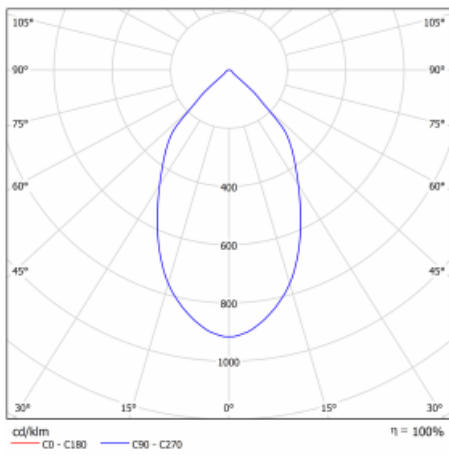

Technical drawing

Curve