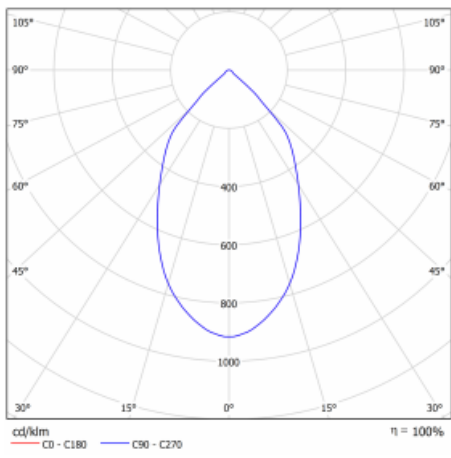

Luminaire

Ture

57-001L-10GHV/M/840, B +
00-00153M3

It is a circular recessed luminaire of the downlight type with an excellent UGR index < 19 up to 3000 lm, which means that the luminaire does not dazzle. The luminaire is suitable for offices, meeting rooms and, thanks to special sources, also for showrooms. RealWhite highlights the white, StrongColour highlights the selected colour, and RealColour emphasizes the colour of the object. With Tunable White you can set the colour temperature according to the time of day. With the help of these sources, the illuminated objects will look even more attractive. The IP54 class means high level of protection against the penetration of water and foreign matter. Thus, you can use this luminaire even in a demanding environment, such as a wellness centre. Its efficacy is up to 118 lm/W. Ture is available in three versions – a small luminaire with a diameter of 145 mm, a medium luminaire with a diameter of 185 mm and the largest luminaire with a diameter of 226 mm.

Type of installation	Recessed
Light distribution	Direct
Luminaire shape	Circular
Colour of the luminaires	Black
Material	Aluminium
Warranty	5 years
Description of luminaires	Luminaire recessed
Dimensions	∅ 226 mm × 110 mm
DIR optical system	Plain aluminium reflector
Luminous flux*	2810 lm
Colour Temperature	4000 K cool white
Luminous efficacy	115 lm/W
MacAdam Light source	3
Colour rendering index	80
Luminaire power input*	24.5 W
Connection of the luminaires	ON/OFF + 3h emergency
Electrical voltage	220-240V
Frequency	50/60Hz

 **CE IP 54**

*±10 %

Technical drawing

Curve

Downloads

Installation instructions

Photos