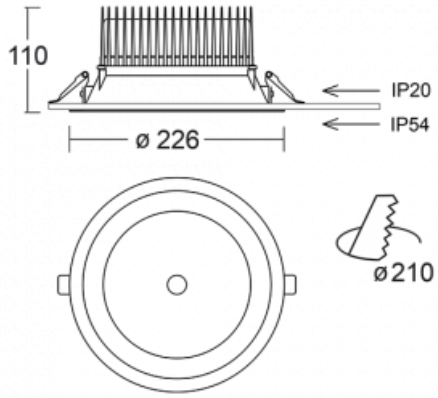

Luminaire

Ture

57-001L-10GHV/M/840, B +
00-00152M

It is a circular recessed luminaire of the downlight type with an excellent UGR index < 19 up to 3000 lm, which means that the luminaire does not dazzle. The luminaire is suitable for offices, meeting rooms and, thanks to special sources, also for showrooms. RealWhite highlights the white, StrongColour highlights the selected colour, and RealColour emphasizes the colour of the object. With Tunable White you can set the colour temperature according to the time of day. With the help of these sources, the illuminated objects will look even more attractive. The IP54 class means high level of protection against the penetration of water and foreign matter. Thus, you can use this luminaire even in a demanding environment, such as a wellness centre. Its efficacy is up to 118 lm/W. Ture is available in three versions – a small luminaire with a diameter of 145 mm, a medium luminaire with a diameter of 185 mm and the largest luminaire with a diameter of 226 mm.

Type of installation	Recessed
Light distribution	Direct
Luminaire shape	Circular
Colour of the luminaires	Black
Material	Aluminium
Warranty	5 years
Description of luminaires	Luminaire recessed
Dimensions	ø 226 mm × 110 mm
Type of optical system	Plain aluminium reflector
Luminous flux*	2220 lm
Colour Temperature	4000 K cool white
Luminous efficacy	123 lm/W
MacAdam Light source	3
Colour rendering index	80
Luminaire power input*	18 W
Connection of the luminaires	ON/OFF + 1h emergency
Electrical voltage	220-240V
Frequency	50/60Hz

 **CE IP 54**

*±10 %

Technical drawing

Curve

Downloads

Installation instructions

Photos