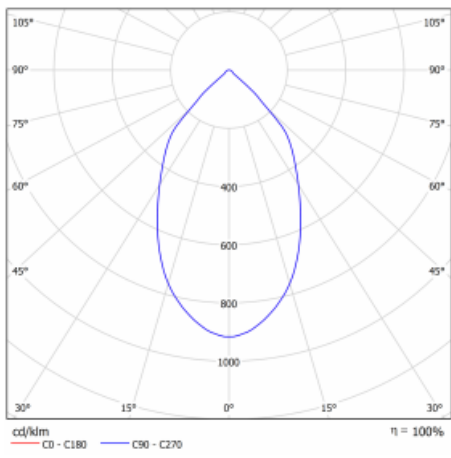

Luminaire

Ture

57-001L-10GHV/M/840, B +
00-00152M

It is a circular recessed luminaire of the downlight type with an excellent UGR index < 19 up to 3000 lm, which means that the luminaire does not dazzle. The luminaire is suitable for offices, meeting rooms and, thanks to special sources, also for showrooms. RealWhite highlights the white, StrongColour highlights the selected colour, and RealColour emphasizes the colour of the object. With Tunable White you can set the colour temperature according to the time of day. With the help of these sources, the illuminated objects will look even more attractive. The IP54 class means high level of protection against the penetration of water and foreign matter. Thus, you can use this luminaire even in a demanding environment, such as a wellness centre. Its efficacy is up to 118 lm/W. Ture is available in three versions – a small luminaire with a diameter of 145 mm, a medium luminaire with a diameter of 185 mm and the largest luminaire with a diameter of 226 mm.

Type of installation	Recessed
Light distribution	Direct
Luminaire shape	Circular
Colour of the luminaires	Black
Material	Aluminium
Warranty	5 years
Description of luminaires	Luminaire recessed
Dimensions	ø 226 mm × 110 mm
Type of optical system	Plain aluminium reflector
Luminous flux*	2220 lm
Colour Temperature	4000 K cool white
Luminous efficacy	123 lm/W
MacAdam Light source	3
Colour rendering index	80
Luminaire power input*	18 W
Connection of the luminaires	ON/OFF + 1h emergency
Electrical voltage	220-240V
Frequency	50/60Hz

 **CE IP 54**

*±10 %

Technical drawing

Curve

Downloads

Installation instructions

Photos