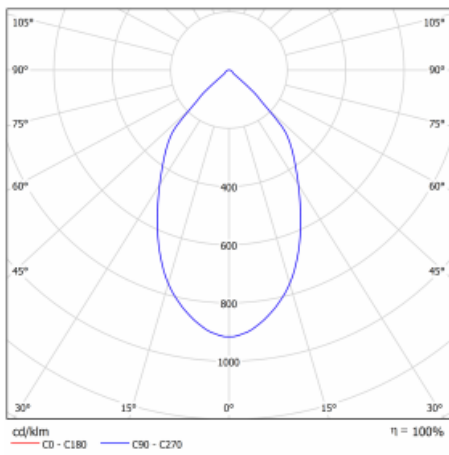

Type of installation	Recessed
Light distribution	Direct
Luminaire shape	Circular
Colour of the luminaires	White
Material	Aluminium
Lifetime	L80/B10 50 000 hours
Warranty	2 years
Description of luminaires	Luminaire recessed
Dimensions	∅ 226 mm × 110 mm
Weight	1.1 kg
DIR optical system	Plain aluminium reflector
Luminous flux*	2670 lm
Colour Temperature	3000 K warm white
Luminous efficacy	109 lm/W
MacAdam Light source	3
Colour rendering index	80
UGR max. X=4H Y=8H, ρ=70,50,20	12.7

## Curve