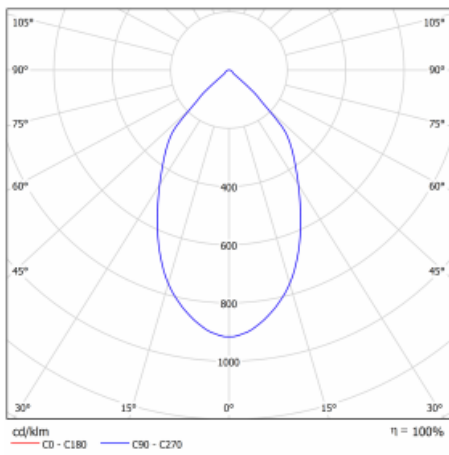

Technical drawing

Luminaire power input* 24.5 W

Connection of the luminaires ON/OFF + 1h emergency

Electrical voltage 220-240V

Frequency 50/60Hz

☐ CE IP 54

* $\pm 10\%$

Curve