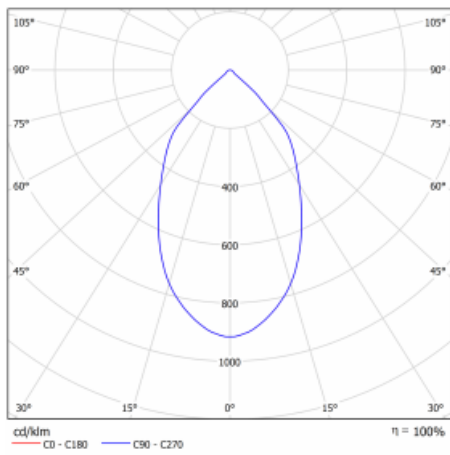

Luminaire

Ture

57-001L-10GHV/M/830, W +
00-00153M

It is a circular recessed luminaire of the downlight type with an excellent UGR index <math><19</math> up to 3000 lm, which means that the luminaire does not dazzle. The luminaire is suitable for offices, meeting rooms and, thanks to special sources, also for showrooms. RealWhite highlights the white, StrongColour highlights the selected colour, and RealColour emphasizes the colour of the object. With Tunable White you can set the colour temperature according to the time of day. With the help of these sources, the illuminated objects will look even more attractive. The IP54 class means high level of protection against the penetration of water and foreign matter. Thus, you can use this luminaire even in a demanding environment, such as a wellness centre. Its efficacy is up to 118 lm/W. Ture is available in three versions – a small luminaire with a diameter of 145 mm, a medium luminaire with a diameter of 185 mm and the largest luminaire with a diameter of 226 mm.

Type of installation	Recessed
Light distribution	Direct
Luminaire shape	Circular
Colour of the luminaires	White
Material	Aluminium
Lifetime	L80/B10 50 000 hours
Warranty	5 years
Description of luminaires	Luminaire recessed
Dimensions	∅ 226 mm × 110 mm
Weight	1.1 kg
DIR optical system	Plain aluminium reflector
Luminous flux*	2670 lm
Colour Temperature	3000 K warm white
Luminous efficacy	109 lm/W
MacAdam Light source	3
Colour rendering index	80
UGR max. X=4H Y=8H, ρ=70,50,20	12.7

Technical drawing

Luminaire power input* 24.5 W

Connection of the luminaires ON/OFF + 1h emergency

Electrical voltage 220-240V

Frequency 50/60Hz

☐ CE IP 54

* $\pm 10\%$

Curve