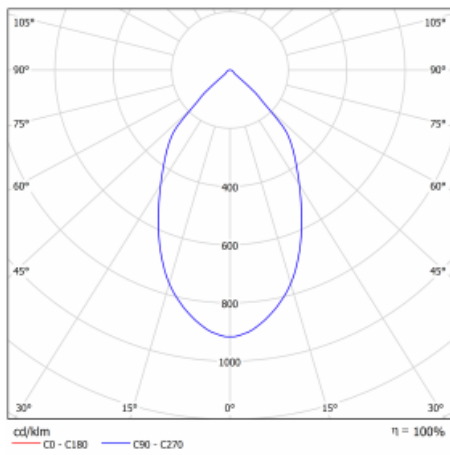

Luminaire

Ture

57-001L-10GHV/M/830, W +
00-00153M

It is a circular recessed luminaire of the downlight type with an excellent UGR index <math><19</math> up to 3000 lm, which means that the luminaire does not dazzle. The luminaire is suitable for offices, meeting rooms and, thanks to special sources, also for showrooms. RealWhite highlights the white, StrongColour highlights the selected colour, and RealColour emphasizes the colour of the object. With Tunable White you can set the colour temperature according to the time of day. With the help of these sources, the illuminated objects will look even more attractive. The IP54 class means high level of protection against the penetration of water and foreign matter. Thus, you can use this luminaire even in a demanding environment, such as a wellness centre. Its efficacy is up to 118 lm/W. Ture is available in three versions – a small luminaire with a diameter of 145 mm, a medium luminaire with a diameter of 185 mm and the largest luminaire with a diameter of 226 mm.

Type of installation	Recessed
Light distribution	Direct
Luminaire shape	Circular
Colour of the luminaires	White
Material	Aluminium
Lifetime	L80/B10 50 000 hours
Warranty	5 years
Description of luminaires	Luminaire recessed
Dimensions	∅ 226 mm × 110 mm
Weight	1.1 kg

Type of optical system	Plain aluminium reflector
Luminous flux*	2670 lm
Colour Temperature	3000 K warm white
Luminous efficacy	109 lm/W
MacAdam Light source	3
Colour rendering index	80
UGR max. X=4H Y=8H, ρ=70,50,20	12.7

Technical drawing

Luminaire power input* 24.5 W

Connection of the luminaires ON/OFF + 1h emergency

Electrical voltage 220-240V

Frequency 50/60Hz

☐ CE IP 54

* $\pm 10\%$

Curve