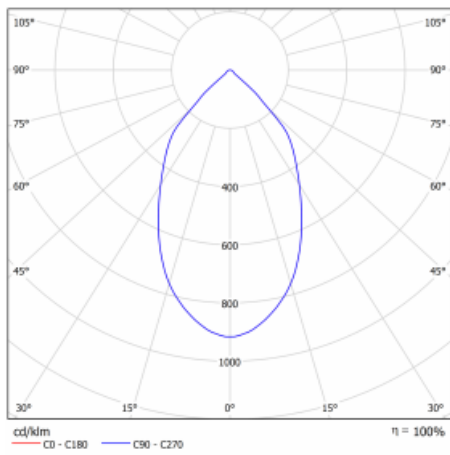

Luminaire

Ture

57-001L-10GHV/M/830, W +
00-00153M3I

It is a circular recessed luminaire of the downlight type with an excellent UGR index <math><19</math> up to 3000 lm, which means that the luminaire does not dazzle. The luminaire is suitable for offices, meeting rooms and, thanks to special sources, also for showrooms. RealWhite highlights the white, StrongColour highlights the selected colour, and RealColour emphasizes the colour of the object. With Tunable White you can set the colour temperature according to the time of day. With the help of these sources, the illuminated objects will look even more attractive. The IP54 class means high level of protection against the penetration of water and foreign matter. Thus, you can use this luminaire even in a demanding environment, such as a wellness centre. Its efficacy is up to 118 lm/W. Ture is available in three versions – a small luminaire with a diameter of 145 mm, a medium luminaire with a diameter of 185 mm and the largest luminaire with a diameter of 226 mm.

Type of installation	Recessed
Light distribution	Direct
Luminaire shape	Circular
Colour of the luminaires	White
Material	Aluminium
Lifetime	L80/B10 50 000 hours
Warranty	5 years
Description of luminaires	Luminaire recessed
Dimensions	∅ 226 mm × 110 mm
Weight	1.1 kg
DIR optical system	Plain aluminium reflector
Luminous flux*	2670 lm
Colour Temperature	3000 K warm white
Luminous efficacy	109 lm/W
MacAdam Light source	3
Colour rendering index	80
UGR max. X=4H Y=8H, ρ=70,50,20	12.7

Technical drawing

Luminaire power input* 24.5 W

Connection of the luminaires ON/OFF + 3h emergency

Electrical voltage 220-240V

Frequency 50/60Hz

☐ CE IP 54

* $\pm 10\%$

Curve