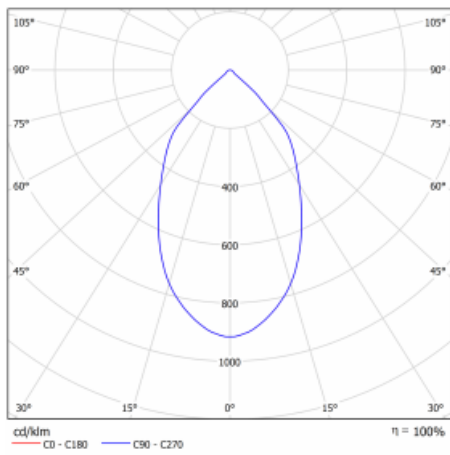

Luminaire

Ture

57-001L-10GHV/M/830, W +
00-00153M3I

It is a circular recessed luminaire of the downlight type with an excellent UGR index < 19 up to 3000 lm, which means that the luminaire does not dazzle. The luminaire is suitable for offices, meeting rooms and, thanks to special sources, also for showrooms. RealWhite highlights the white, StrongColour highlights the selected colour, and RealColour emphasizes the colour of the object. With Tunable White you can set the colour temperature according to the time of day. With the help of these sources, the illuminated objects will look even more attractive. The IP54 class means high level of protection against the penetration of water and foreign matter. Thus, you can use this luminaire even in a demanding environment, such as a wellness centre. Its efficacy is up to 118 lm/W. Ture is available in three versions – a small luminaire with a diameter of 145 mm, a medium luminaire with a diameter of 185 mm and the largest luminaire with a diameter of 226 mm.

Type of installation	Recessed
Light distribution	Direct
Luminaire shape	Circular
Colour of the luminaires	White
Material	Aluminium
Lifetime	L80/B10 50 000 hours
Warranty	5 years
Description of luminaires	Luminaire recessed
Dimensions	∅ 226 mm × 110 mm
Weight	1.1 kg
Type of optical system	Plain aluminium reflector
Luminous flux*	2670 lm
Colour Temperature	3000 K warm white
Luminous efficacy	109 lm/W
MacAdam Light source	3
Colour rendering index	80
UGR max. X=4H Y=8H, ρ=70,50,20	12.7

Technical drawing

Luminaire power input* 24.5 W

Connection of the luminaires ON/OFF + 3h emergency

Electrical voltage 220-240V

Frequency 50/60Hz

☐ CE IP 54

* $\pm 10\%$

Curve