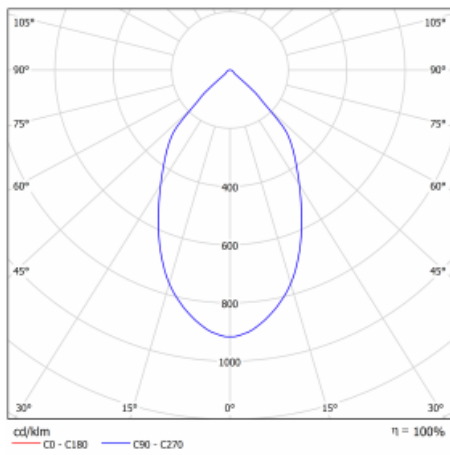

Luminaire

Ture

57-001L-10GHV/M/830, W +
00-00153M3

It is a circular recessed luminaire of the downlight type with an excellent UGR index <math><19</math> up to 3000 lm, which means that the luminaire does not dazzle. The luminaire is suitable for offices, meeting rooms and, thanks to special sources, also for showrooms. RealWhite highlights the white, StrongColour highlights the selected colour, and RealColour emphasizes the colour of the object. With Tunable White you can set the colour temperature according to the time of day. With the help of these sources, the illuminated objects will look even more attractive. The IP54 class means high level of protection against the penetration of water and foreign matter. Thus, you can use this luminaire even in a demanding environment, such as a wellness centre. Its efficacy is up to 118 lm/W. Ture is available in three versions – a small luminaire with a diameter of 145 mm, a medium luminaire with a diameter of 185 mm and the largest luminaire with a diameter of 226 mm.

Type of installation	Recessed
Light distribution	Direct
Luminaire shape	Circular
Colour of the luminaires	White
Material	Aluminium
Lifetime	L80/B10 50 000 hours
Warranty	5 years
Description of luminaires	Luminaire recessed
Dimensions	∅ 226 mm × 110 mm
Weight	1.1 kg
DIR optical system	Plain aluminium reflector
Luminous flux*	2670 lm
Colour Temperature	3000 K warm white
Luminous efficacy	109 lm/W
MacAdam Light source	3
Colour rendering index	80
UGR max. X=4H Y=8H, ρ=70,50,20	12.7

Technical drawing

Luminaire power input* 24.5 W

Connection of the luminaires ON/OFF + 3h emergency

Electrical voltage 220-240V

Frequency 50/60Hz

☐ CE IP 54

* $\pm 10\%$

Curve