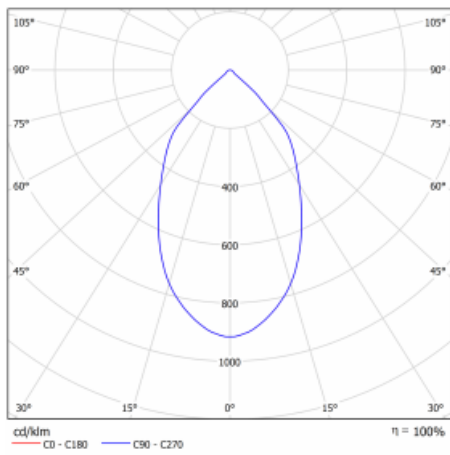

Luminaire

Ture

57-001L-10GHV/M/830, W +
00-00153M3

It is a circular recessed luminaire of the downlight type with an excellent UGR index < 19 up to 3000 lm, which means that the luminaire does not dazzle. The luminaire is suitable for offices, meeting rooms and, thanks to special sources, also for showrooms. RealWhite highlights the white, StrongColour highlights the selected colour, and RealColour emphasizes the colour of the object. With Tunable White you can set the colour temperature according to the time of day. With the help of these sources, the illuminated objects will look even more attractive. The IP54 class means high level of protection against the penetration of water and foreign matter. Thus, you can use this luminaire even in a demanding environment, such as a wellness centre. Its efficacy is up to 118 lm/W. Ture is available in three versions – a small luminaire with a diameter of 145 mm, a medium luminaire with a diameter of 185 mm and the largest luminaire with a diameter of 226 mm.

Type of installation	Recessed
Light distribution	Direct
Luminaire shape	Circular
Colour of the luminaires	White
Material	Aluminium
Lifetime	L80/B10 50 000 hours
Warranty	5 years
Description of luminaires	Luminaire recessed
Dimensions	∅ 226 mm × 110 mm
Weight	1.1 kg
Type of optical system	Plain aluminium reflector
Luminous flux*	2670 lm
Colour Temperature	3000 K warm white
Luminous efficacy	109 lm/W
MacAdam Light source	3
Colour rendering index	80
UGR max. X=4H Y=8H, ρ=70,50,20	12.7

Technical drawing

Luminaire power input* 24.5 W

Connection of the luminaires ON/OFF + 3h emergency

Electrical voltage 220-240V

Frequency 50/60Hz

☐ CE IP 54

* $\pm 10\%$

Curve