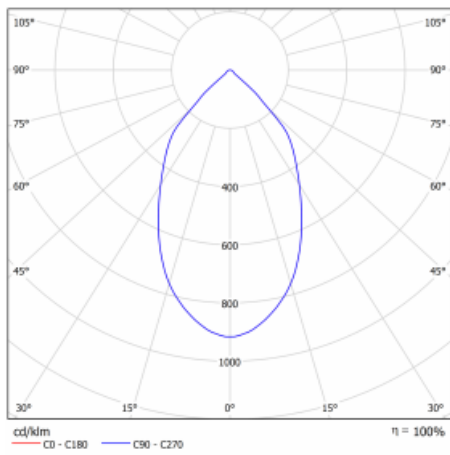

Luminaire

Ture

57-001L-10GHV/M/830, W +
00-00152M

It is a circular recessed luminaire of the downlight type with an excellent UGR index < 19 up to 3000 lm, which means that the luminaire does not dazzle. The luminaire is suitable for offices, meeting rooms and, thanks to special sources, also for showrooms. RealWhite highlights the white, StrongColour highlights the selected colour, and RealColour emphasizes the colour of the object. With Tunable White you can set the colour temperature according to the time of day. With the help of these sources, the illuminated objects will look even more attractive. The IP54 class means high level of protection against the penetration of water and foreign matter. Thus, you can use this luminaire even in a demanding environment, such as a wellness centre. Its efficacy is up to 118 lm/W. Ture is available in three versions – a small luminaire with a diameter of 145 mm, a medium luminaire with a diameter of 185 mm and the largest luminaire with a diameter of 226 mm.

Type of installation	Recessed
Light distribution	Direct
Luminaire shape	Circular
Colour of the luminaires	White
Material	Aluminium
Lifetime	L80/B10 50 000 hours
Warranty	5 years
Description of luminaires	Luminaire recessed
Dimensions	∅ 226 mm × 110 mm
Weight	1.1 kg
DIR optical system	Plain aluminium reflector
Luminous flux*	2110 lm
Colour Temperature	3000 K warm white
Luminous efficacy	117 lm/W
MacAdam Light source	3
Colour rendering index	80
UGR max. X=4H Y=8H, ρ=70,50,20	11.8

Technical drawing

Luminaire power input* 18 W

Connection of the luminaires ON/OFF + 1h emergency

Electrical voltage 220-240V

Frequency 50/60Hz

☐ CE IP 54

* $\pm 10\%$

Curve