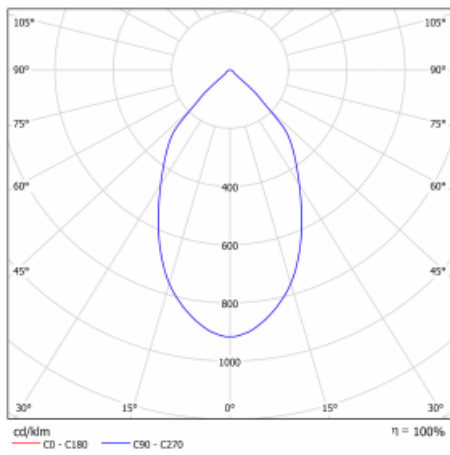

Type of installation	Recessed
Light distribution	Direct
Luminaire shape	Circular
Colour of the luminaires	White
Material	Aluminium
Lifetime	L80/B10 50 000 hours
Warranty	5 years
Description of luminaires	Luminaire recessed
Dimensions	∅ 226 mm × 110 mm
Weight	1.1 kg

Type of optical system	Plain aluminium reflector
Luminous flux*	2110 lm
Colour Temperature	3000 K warm white
Luminous efficacy	117 lm/W
MacAdam Light source	3
Colour rendering index	80
UGR max. X=4H Y=8H, ρ=70,50,20	11.8

Technical drawing

Luminaire power input* 18 W

Connection of the luminaires ON/OFF + 3h emergency

Electrical voltage 220-240V

Frequency 50/60Hz

☐ CE IP 54

* $\pm 10\%$

Curve