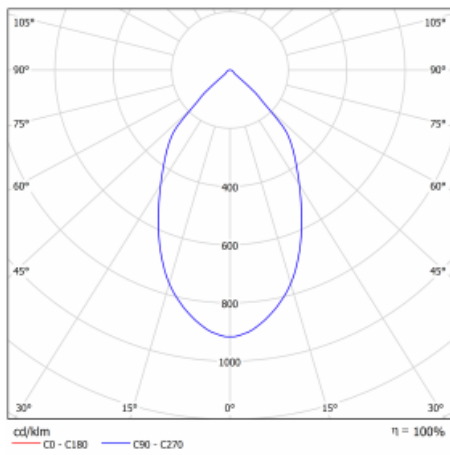

Luminaire

Ture

57-001L-10GHV/M/830, W +
00-00152M3

It is a circular recessed luminaire of the downlight type with an excellent UGR index <math><19</math> up to 3000 lm, which means that the luminaire does not dazzle. The luminaire is suitable for offices, meeting rooms and, thanks to special sources, also for showrooms. RealWhite highlights the white, StrongColour highlights the selected colour, and RealColour emphasizes the colour of the object. With Tunable White you can set the colour temperature according to the time of day. With the help of these sources, the illuminated objects will look even more attractive. The IP54 class means high level of protection against the penetration of water and foreign matter. Thus, you can use this luminaire even in a demanding environment, such as a wellness centre. Its efficacy is up to 118 lm/W. Ture is available in three versions – a small luminaire with a diameter of 145 mm, a medium luminaire with a diameter of 185 mm and the largest luminaire with a diameter of 226 mm.

Type of installation	Recessed
Light distribution	Direct
Luminaire shape	Circular
Colour of the luminaires	White
Material	Aluminium
Lifetime	L80/B10 50 000 hours
Warranty	5 years
Description of luminaires	Luminaire recessed
Dimensions	∅ 226 mm × 110 mm
Weight	1.1 kg
DIR optical system	Plain aluminium reflector
Luminous flux*	2110 lm
Colour Temperature	3000 K warm white
Luminous efficacy	117 lm/W
MacAdam Light source	3
Colour rendering index	80
UGR max. X=4H Y=8H, ρ=70,50,20	11.8

Technical drawing

Luminaire power input* 18 W

Connection of the luminaires ON/OFF + 3h emergency

Electrical voltage 220-240V

Frequency 50/60Hz

☐ CE IP 54

* $\pm 10\%$

Curve