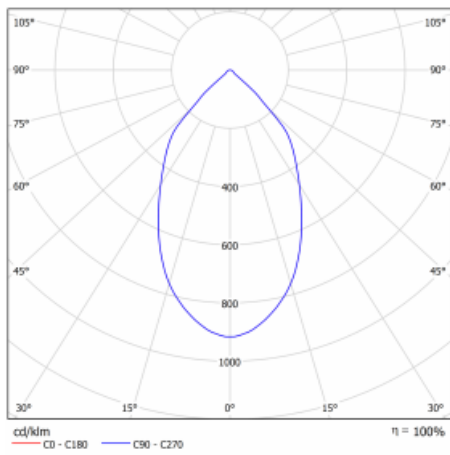

Luminaire

Ture

57-001L-10GHV/M/830, W +
00-00151M

It is a circular recessed luminaire of the downlight type with an excellent UGR index <math><19</math> up to 3000 lm, which means that the luminaire does not dazzle. The luminaire is suitable for offices, meeting rooms and, thanks to special sources, also for showrooms. RealWhite highlights the white, StrongColour highlights the selected colour, and RealColour emphasizes the colour of the object. With Tunable White you can set the colour temperature according to the time of day. With the help of these sources, the illuminated objects will look even more attractive. The IP54 class means high level of protection against the penetration of water and foreign matter. Thus, you can use this luminaire even in a demanding environment, such as a wellness centre. Its efficacy is up to 118 lm/W. Ture is available in three versions – a small luminaire with a diameter of 145 mm, a medium luminaire with a diameter of 185 mm and the largest luminaire with a diameter of 226 mm.

Type of installation	Recessed
Light distribution	Direct
Luminaire shape	Circular
Colour of the luminaires	White
Material	Aluminium
Lifetime	L80/B10 50 000 hours
Warranty	5 years
Description of luminaires	Luminaire recessed
Dimensions	∅ 226 mm × 110 mm
Weight	1.1 kg
DIR optical system	Plain aluminium reflector
Luminous flux*	1240 lm
Colour Temperature	3000 K warm white
Luminous efficacy	129 lm/W
MacAdam Light source	3
Colour rendering index	80
UGR max. X=4H Y=8H, ρ=70,50,20	10

Technical drawing

Luminaire power input* 9.6 W

Connection of the luminaires ON/OFF + 1h emergency

Electrical voltage 220-240V

Frequency 50/60Hz

☐ CE IP 54

* $\pm 10\%$

Curve