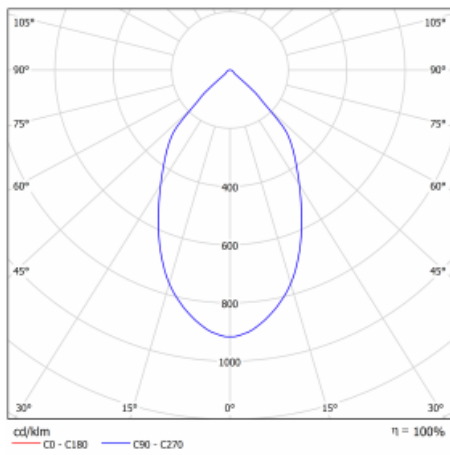

Type of installation	Recessed
Light distribution	Direct
Luminaire shape	Circular
Colour of the luminaires	White
Material	Aluminium
Lifetime	L80/B10 50 000 hours
Warranty	5 years
Description of luminaires	Luminaire recessed
Dimensions	∅ 226 mm × 110 mm
Weight	1.1 kg

Type of optical system	Plain aluminium reflector
Luminous flux*	1240 lm
Colour Temperature	3000 K warm white
Luminous efficacy	129 lm/W
MacAdam Light source	3
Colour rendering index	80
UGR max. X=4H Y=8H, ρ=70,50,20	10

## Curve