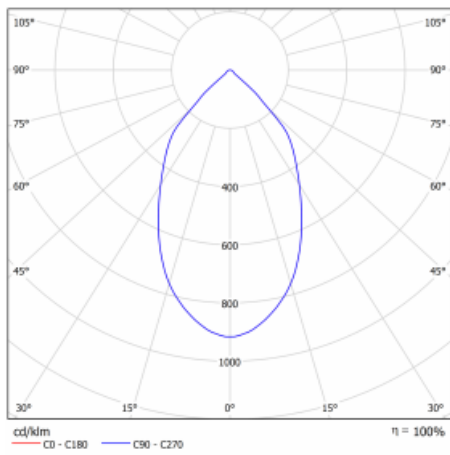

Luminaire

Ture

57-001L-10GHV/M/830, W +
00-00151M3

It is a circular recessed luminaire of the downlight type with an excellent UGR index < 19 up to 3000 lm, which means that the luminaire does not dazzle. The luminaire is suitable for offices, meeting rooms and, thanks to special sources, also for showrooms. RealWhite highlights the white, StrongColour highlights the selected colour, and RealColour emphasizes the colour of the object. With Tunable White you can set the colour temperature according to the time of day. With the help of these sources, the illuminated objects will look even more attractive. The IP54 class means high level of protection against the penetration of water and foreign matter. Thus, you can use this luminaire even in a demanding environment, such as a wellness centre. Its efficacy is up to 118 lm/W. Ture is available in three versions – a small luminaire with a diameter of 145 mm, a medium luminaire with a diameter of 185 mm and the largest luminaire with a diameter of 226 mm.

Type of installation	Recessed
Light distribution	Direct
Luminaire shape	Circular
Colour of the luminaires	White
Material	Aluminium
Lifetime	L80/B10 50 000 hours
Warranty	5 years
Description of luminaires	Luminaire recessed
Dimensions	∅ 226 mm × 110 mm
Weight	1.1 kg
DIR optical system	Plain aluminium reflector
Luminous flux*	1240 lm
Colour Temperature	3000 K warm white
Luminous efficacy	129 lm/W
MacAdam Light source	3
Colour rendering index	80
UGR max. X=4H Y=8H, ρ=70,50,20	10

Technical drawing

Luminaire power input* 9.6 W

Connection of the luminaires ON/OFF + 3h emergency

Electrical voltage 220-240V

Frequency 50/60Hz

☐ CE IP 54

* $\pm 10\%$

Curve