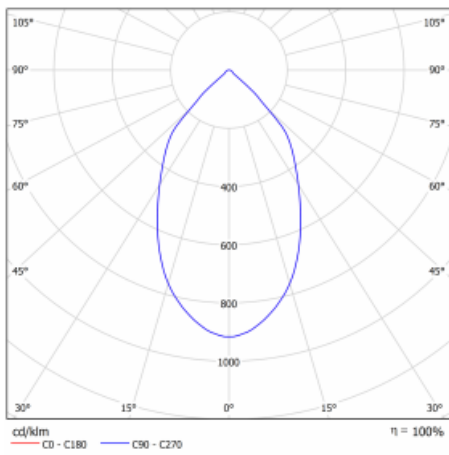

Luminaire

Ture

57-001L-10GHV/M/830, B +
00-00152M3

It is a circular recessed luminaire of the downlight type with an excellent UGR index < 19 up to 3000 lm, which means that the luminaire does not dazzle. The luminaire is suitable for offices, meeting rooms and, thanks to special sources, also for showrooms. RealWhite highlights the white, StrongColour highlights the selected colour, and RealColour emphasizes the colour of the object. With Tunable White you can set the colour temperature according to the time of day. With the help of these sources, the illuminated objects will look even more attractive. The IP54 class means high level of protection against the penetration of water and foreign matter. Thus, you can use this luminaire even in a demanding environment, such as a wellness centre. Its efficacy is up to 118 lm/W. Ture is available in three versions – a small luminaire with a diameter of 145 mm, a medium luminaire with a diameter of 185 mm and the largest luminaire with a diameter of 226 mm.

Type of installation	Recessed
Light distribution	Direct
Luminaire shape	Circular
Colour of the luminaires	Black
Material	Aluminium
Warranty	5 years
Description of luminaires	Luminaire recessed
Dimensions	∅ 226 mm × 110 mm
DIR optical system	Plain aluminium reflector
Luminous flux*	2110 lm
Colour Temperature	3000 K warm white
Luminous efficacy	117 lm/W
MacAdam Light source	3
Colour rendering index	80
Luminaire power input*	18 W
Connection of the luminaires	ON/OFF + 3h emergency
Electrical voltage	220-240V
Frequency	50/60Hz

 **CE IP 54**

*±10 %

Technical drawing

Curve

Downloads

Installation instructions

Photos