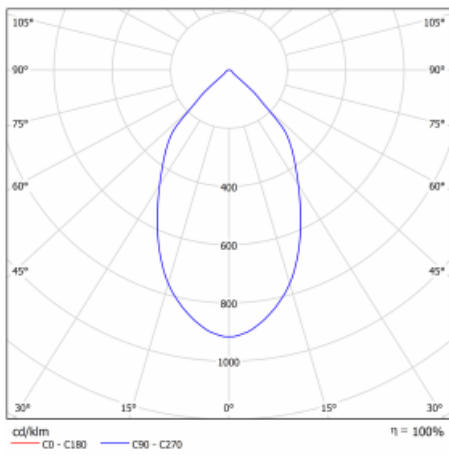

Luminaire

Ture

57-001L-10GHV/M/830, B +
00-00152M3

It is a circular recessed luminaire of the downlight type with an excellent UGR index < 19 up to 3000 lm, which means that the luminaire does not dazzle. The luminaire is suitable for offices, meeting rooms and, thanks to special sources, also for showrooms. RealWhite highlights the white, StrongColour highlights the selected colour, and RealColour emphasizes the colour of the object. With Tunable White you can set the colour temperature according to the time of day. With the help of these sources, the illuminated objects will look even more attractive. The IP54 class means high level of protection against the penetration of water and foreign matter. Thus, you can use this luminaire even in a demanding environment, such as a wellness centre. Its efficacy is up to 118 lm/W. Ture is available in three versions – a small luminaire with a diameter of 145 mm, a medium luminaire with a diameter of 185 mm and the largest luminaire with a diameter of 226 mm.

Type of installation	Recessed
Light distribution	Direct
Luminaire shape	Circular
Colour of the luminaires	Black
Material	Aluminium
Warranty	5 years
Description of luminaires	Luminaire recessed
Dimensions	∅ 226 mm × 110 mm
Type of optical system	Plain aluminium reflector
Luminous flux*	2110 lm
Colour Temperature	3000 K warm white
Luminous efficacy	117 lm/W
MacAdam Light source	3
Colour rendering index	80
Luminaire power input*	18 W
Connection of the luminaires	ON/OFF + 3h emergency
Electrical voltage	220-240V
Frequency	50/60Hz

 **CE IP 54**

*±10 %

Technical drawing

Curve

Downloads

Installation instructions

Photos