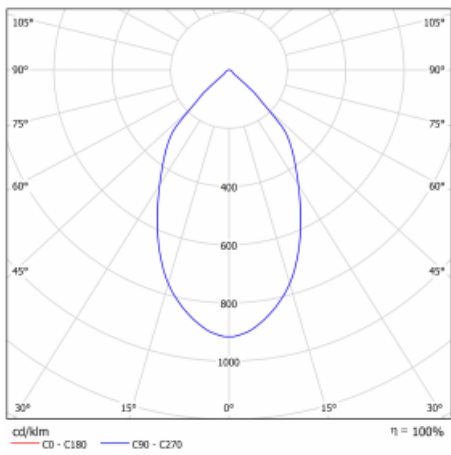

Technical drawing

Curve