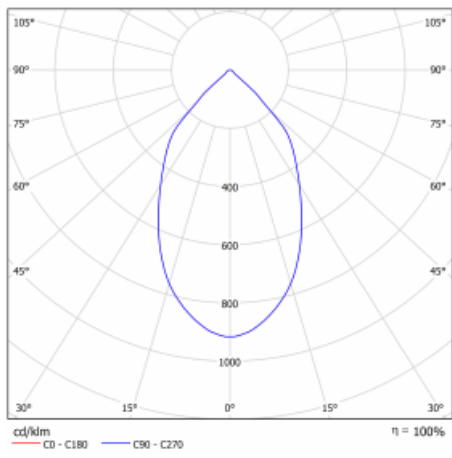

Luminaire

Ture

57-001L-10GHV/M/830, B +
00-00151M3

It is a circular recessed luminaire of the downlight type with an excellent UGR index < 19 up to 3000 lm, which means that the luminaire does not dazzle. The luminaire is suitable for offices, meeting rooms and, thanks to special sources, also for showrooms. RealWhite highlights the white, StrongColour highlights the selected colour, and RealColour emphasizes the colour of the object. With Tunable White you can set the colour temperature according to the time of day. With the help of these sources, the illuminated objects will look even more attractive. The IP54 class means high level of protection against the penetration of water and foreign matter. Thus, you can use this luminaire even in a demanding environment, such as a wellness centre. Its efficacy is up to 118 lm/W. Ture is available in three versions – a small luminaire with a diameter of 145 mm, a medium luminaire with a diameter of 185 mm and the largest luminaire with a diameter of 226 mm.

Type of installation	Recessed
Light distribution	Direct
Luminaire shape	Circular
Colour of the luminaires	Black
Material	Aluminium
Warranty	5 years
Description of luminaires	Luminaire recessed
Dimensions	∅ 226 mm × 110 mm
DIR optical system	Plain aluminium reflector
Luminous flux*	1240 lm
Colour Temperature	3000 K warm white
Luminous efficacy	129 lm/W
MacAdam Light source	3
Colour rendering index	80
Luminaire power input*	9.6 W
Connection of the luminaires	ON/OFF + 3h emergency
Electrical voltage	220-240V
Frequency	50/60Hz

 **CE IP 54**

*±10 %

Technical drawing

Curve

Downloads

Installation instructions

Photos