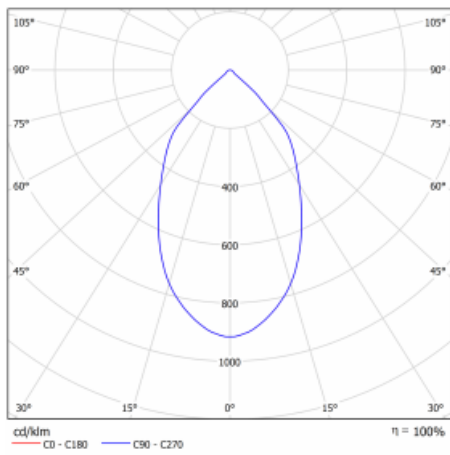

Luminaire

Ture

57-001L-10GHV/840, W +
00-00155DI

It is a circular recessed luminaire of the downlight type with an excellent UGR index < 19 up to 3000 lm, which means that the luminaire does not dazzle. The luminaire is suitable for offices, meeting rooms and, thanks to special sources, also for showrooms. RealWhite highlights the white, StrongColour highlights the selected colour, and RealColour emphasizes the colour of the object. With Tunable White you can set the colour temperature according to the time of day. With the help of these sources, the illuminated objects will look even more attractive. The IP54 class means high level of protection against the penetration of water and foreign matter. Thus, you can use this luminaire even in a demanding environment, such as a wellness centre. Its efficacy is up to 118 lm/W. Ture is available in three versions – a small luminaire with a diameter of 145 mm, a medium luminaire with a diameter of 185 mm and the largest luminaire with a diameter of 226 mm.

Type of installation	Recessed
Light distribution	Direct
Luminaire shape	Circular
Colour of the luminaires	White
Material	Aluminium
Lifetime	L80/B10 50 000 hours
Warranty	5 years
Description of luminaires	Luminaire recessed
Dimensions	∅ 226 mm × 110 mm
Weight	1 kg
DIR optical system	Plain aluminium reflector
Luminous flux*	2810 lm
Colour Temperature	4000 K cool white
Luminous efficacy	115 lm/W
MacAdam Light source	3
Colour rendering index	80
UGR max. X=4H Y=8H, ρ=70,50,20	12.8

Technical drawing

Luminaire power input* 24.5 W

Connection of the luminaires DALI

Electrical voltage 220-240V

Frequency 50/60Hz

☐ CE IP 54

* $\pm 10\%$

Curve