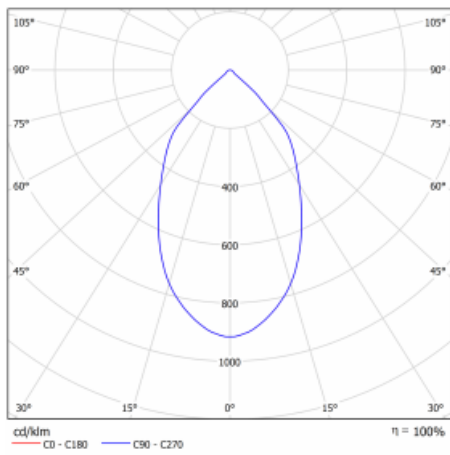

Luminaire

Ture

57-001L-10GHV/840, W +
00-00153EI

It is a circular recessed luminaire of the downlight type with an excellent UGR index < 19 up to 3000 lm, which means that the luminaire does not dazzle. The luminaire is suitable for offices, meeting rooms and, thanks to special sources, also for showrooms. RealWhite highlights the white, StrongColour highlights the selected colour, and RealColour emphasizes the colour of the object. With Tunable White you can set the colour temperature according to the time of day. With the help of these sources, the illuminated objects will look even more attractive. The IP54 class means high level of protection against the penetration of water and foreign matter. Thus, you can use this luminaire even in a demanding environment, such as a wellness centre. Its efficacy is up to 118 lm/W. Ture is available in three versions – a small luminaire with a diameter of 145 mm, a medium luminaire with a diameter of 185 mm and the largest luminaire with a diameter of 226 mm.

Type of installation	Recessed
Light distribution	Direct
Luminaire shape	Circular
Colour of the luminaires	White
Material	Aluminium
Lifetime	L80/B10 50 000 hours
Warranty	5 years
Description of luminaires	Luminaire recessed
Dimensions	∅ 226 mm × 110 mm
Weight	1 kg
Type of optical system	Plain aluminium reflector
Luminous flux*	2810 lm
Colour Temperature	4000 K cool white
Luminous efficacy	115 lm/W
MacAdam Light source	3
Colour rendering index	80
UGR max. X=4H Y=8H, ρ=70,50,20	12.8

Technical drawing

Luminaire power input* 24.5 W

Connection of the luminaires ON/OFF multiwatt

Electrical voltage 220-240V

Frequency 50/60Hz

☐ CE IP 54

* $\pm 10\%$

Curve