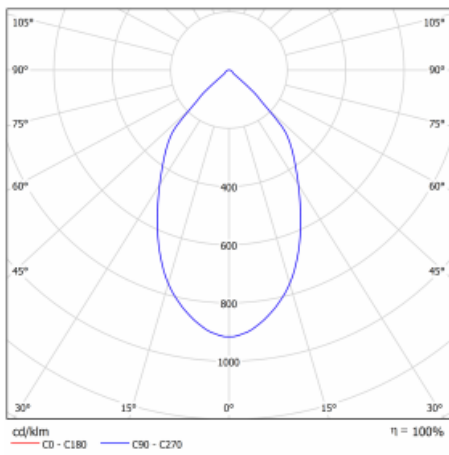

Luminaire

Ture

57-001L-10GHV/840, W +
00-00153EI

It is a circular recessed luminaire of the downlight type with an excellent UGR index < 19 up to 3000 lm, which means that the luminaire does not dazzle. The luminaire is suitable for offices, meeting rooms and, thanks to special sources, also for showrooms. RealWhite highlights the white, StrongColour highlights the selected colour, and RealColour emphasizes the colour of the object. With Tunable White you can set the colour temperature according to the time of day. With the help of these sources, the illuminated objects will look even more attractive. The IP54 class means high level of protection against the penetration of water and foreign matter. Thus, you can use this luminaire even in a demanding environment, such as a wellness centre. Its efficacy is up to 118 lm/W. Ture is available in three versions – a small luminaire with a diameter of 145 mm, a medium luminaire with a diameter of 185 mm and the largest luminaire with a diameter of 226 mm.

Type of installation	Recessed
Light distribution	Direct
Luminaire shape	Circular
Colour of the luminaires	White
Material	Aluminium
Lifetime	L80/B10 50 000 hours
Warranty	5 years
Description of luminaires	Luminaire recessed
Dimensions	∅ 226 mm × 110 mm
Weight	1 kg
DIR optical system	Plain aluminium reflector
Luminous flux*	2810 lm
Colour Temperature	4000 K cool white
Luminous efficacy	115 lm/W
MacAdam Light source	3
Colour rendering index	80
UGR max. X=4H Y=8H, ρ=70,50,20	12.8

Technical drawing

Luminaire power input* 24.5 W

Connection of the luminaires ON/OFF multiwatt

Electrical voltage 220-240V

Frequency 50/60Hz

☐ CE IP 54

* $\pm 10\%$

Curve