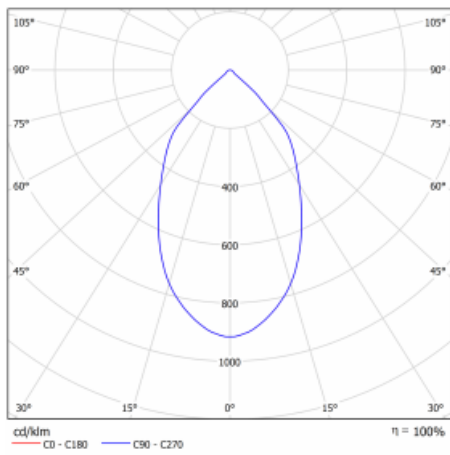

Type of installation	Recessed
Light distribution	Direct
Luminaire shape	Circular
Colour of the luminaires	White
Material	Aluminium
Lifetime	L80/B10 50 000 hours
Warranty	5 years
Description of luminaires	Luminaire recessed
Dimensions	∅ 226 mm × 110 mm
Weight	1 kg
DIR optical system	Plain aluminium reflector
Luminous flux*	2810 lm
Colour Temperature	4000 K cool white
Luminous efficacy	115 lm/W
MacAdam Light source	3
Colour rendering index	80
UGR max. X=4H Y=8H, ρ=70,50,20	12.8

## Technical drawing

Luminaire power input\* 24.5 W

Connection of the luminaires ON/OFF

Electrical voltage 220-240V

Frequency 50/60Hz

☐ CE IP 54

\* $\pm 10\%$

## Curve