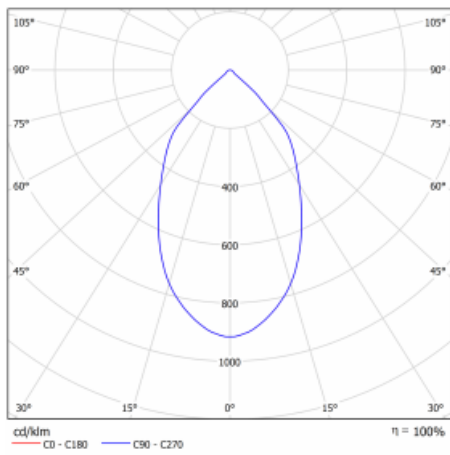

Technical drawing

Luminaire power input* 24.5 W

Connection of the luminaires ON/OFF

Electrical voltage 220-240V

Frequency 50/60Hz

☐ CE IP 54

* $\pm 10\%$

Curve