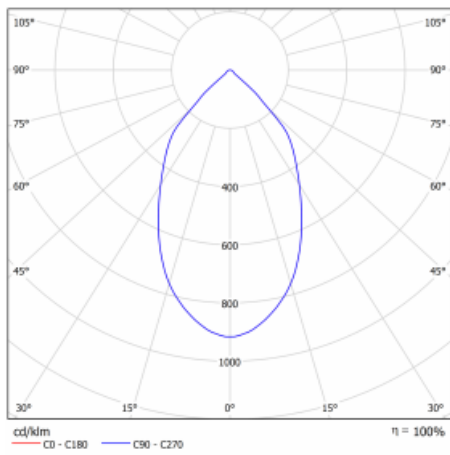

Luminaire

Ture

57-001L-10GHV/840, W +
00-00152E

It is a circular recessed luminaire of the downlight type with an excellent UGR index <math><19</math> up to 3000 lm, which means that the luminaire does not dazzle. The luminaire is suitable for offices, meeting rooms and, thanks to special sources, also for showrooms. RealWhite highlights the white, StrongColour highlights the selected colour, and RealColour emphasizes the colour of the object. With Tunable White you can set the colour temperature according to the time of day. With the help of these sources, the illuminated objects will look even more attractive. The IP54 class means high level of protection against the penetration of water and foreign matter. Thus, you can use this luminaire even in a demanding environment, such as a wellness centre. Its efficacy is up to 118 lm/W. Ture is available in three versions – a small luminaire with a diameter of 145 mm, a medium luminaire with a diameter of 185 mm and the largest luminaire with a diameter of 226 mm.

Type of installation	Recessed
Light distribution	Direct
Luminaire shape	Circular
Colour of the luminaires	White
Material	Aluminium
Lifetime	L80/B10 50 000 hours
Warranty	5 years
Description of luminaires	Luminaire recessed
Dimensions	ø 226 mm × 110 mm
Weight	1 kg
DIR optical system	Plain aluminium reflector
Luminous flux*	2220 lm
Colour Temperature	4000 K cool white
Luminous efficacy	123 lm/W
MacAdam Light source	3
Colour rendering index	80
UGR max. X=4H Y=8H, $\rho=70,50,20$	12

Technical drawing

Luminaire power input* 18 W

Connection of the luminaires ON/OFF

Electrical voltage 220-240V

Frequency 50/60Hz

☐ CE IP 54

* $\pm 10\%$

Curve