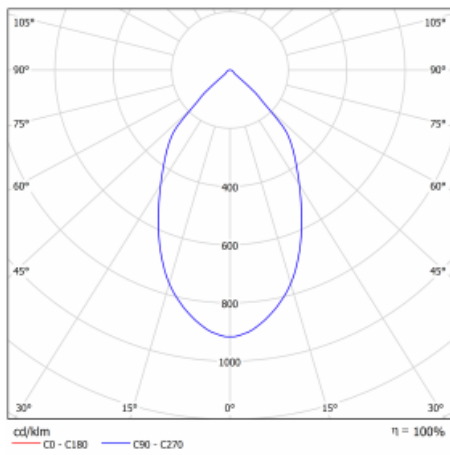

Luminaire

Ture

57-001L-10GHV/840, W +
00-00151E

It is a circular recessed luminaire of the downlight type with an excellent UGR index < 19 up to 3000 lm, which means that the luminaire does not dazzle. The luminaire is suitable for offices, meeting rooms and, thanks to special sources, also for showrooms. RealWhite highlights the white, StrongColour highlights the selected colour, and RealColour emphasizes the colour of the object. With Tunable White you can set the colour temperature according to the time of day. With the help of these sources, the illuminated objects will look even more attractive. The IP54 class means high level of protection against the penetration of water and foreign matter. Thus, you can use this luminaire even in a demanding environment, such as a wellness centre. Its efficacy is up to 118 lm/W. Ture is available in three versions – a small luminaire with a diameter of 145 mm, a medium luminaire with a diameter of 185 mm and the largest luminaire with a diameter of 226 mm.

Type of installation	Recessed
Light distribution	Direct
Luminaire shape	Circular
Colour of the luminaires	White
Material	Aluminium
Lifetime	L80/B10 50 000 hours
Warranty	5 years
Description of luminaires	Luminaire recessed
Dimensions	∅ 226 mm × 110 mm
Weight	1 kg
Type of optical system	Plain aluminium reflector
Luminous flux*	1310 lm
Colour Temperature	4000 K cool white
Luminous efficacy	136 lm/W
MacAdam Light source	3
Colour rendering index	80
UGR max. X=4H Y=8H, ρ=70,50,20	10.2

Technical drawing

Luminaire power input* 9.6 W

Connection of the luminaires ON/OFF

Electrical voltage 220-240V

Frequency 50/60Hz

☐ CE IP 54

* $\pm 10\%$

Curve