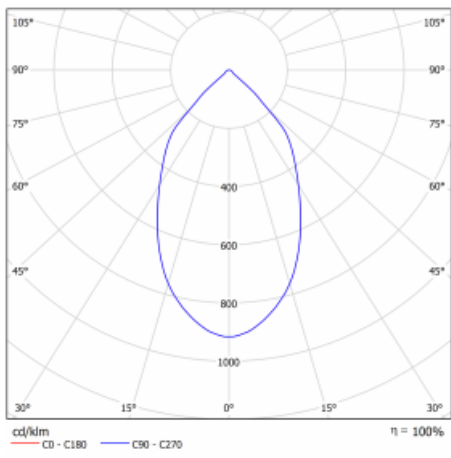

Luminaire

Ture

57-001L-10GHV/840, B +
00-00153E

It is a circular recessed luminaire of the downlight type with an excellent UGR index < 19 up to 3000 lm, which means that the luminaire does not dazzle. The luminaire is suitable for offices, meeting rooms and, thanks to special sources, also for showrooms. RealWhite highlights the white, StrongColour highlights the selected colour, and RealColour emphasizes the colour of the object. With Tunable White you can set the colour temperature according to the time of day. With the help of these sources, the illuminated objects will look even more attractive. The IP54 class means high level of protection against the penetration of water and foreign matter. Thus, you can use this luminaire even in a demanding environment, such as a wellness centre. Its efficacy is up to 118 lm/W. Ture is available in three versions – a small luminaire with a diameter of 145 mm, a medium luminaire with a diameter of 185 mm and the largest luminaire with a diameter of 226 mm.

Type of installation	Recessed
Light distribution	Direct
Luminaire shape	Circular
Colour of the luminaires	Black
Material	Aluminium
Warranty	5 years
Description of luminaires	Luminaire recessed
Dimensions	∅ 226 mm × 110 mm
DIR optical system	Plain aluminium reflector
Luminous flux*	2810 lm
Colour Temperature	4000 K cool white
Luminous efficacy	115 lm/W
MacAdam Light source	3
Colour rendering index	80
Luminaire power input*	24.5 W
Connection of the luminaires	ON/OFF
Electrical voltage	220-240V
Frequency	50/60Hz

 **CE IP 54**

*±10 %

Technical drawing

Curve

Downloads

Installation instructions

Photos