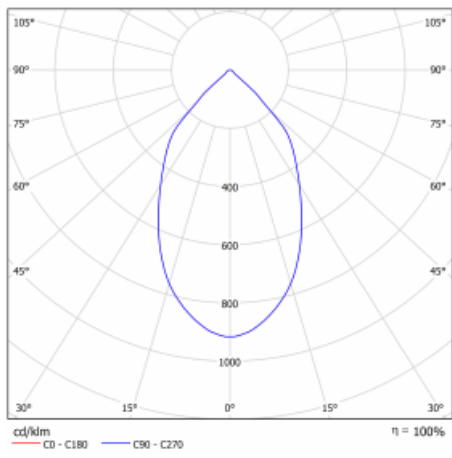

Luminaire

Ture

57-001L-10GHV/840, B + 00-00151E

It is a circular recessed luminaire of the downlight type with an excellent UGR index < 19 up to 3000 lm, which means that the luminaire does not dazzle. The luminaire is suitable for offices, meeting rooms and, thanks to special sources, also for showrooms. RealWhite highlights the white, StrongColour highlights the selected colour, and RealColour emphasizes the colour of the object. With Tunable White you can set the colour temperature according to the time of day. With the help of these sources, the illuminated objects will look even more attractive. The IP54 class means high level of protection against the penetration of water and foreign matter. Thus, you can use this luminaire even in a demanding environment, such as a wellness centre. Its efficacy is up to 118 lm/W. Ture is available in three versions – a small luminaire with a diameter of 145 mm, a medium luminaire with a diameter of 185 mm and the largest luminaire with a diameter of 226 mm.

Type of installation	Recessed
Light distribution	Direct
Luminaire shape	Circular
Colour of the luminaires	Black
Material	Aluminium
Warranty	5 years
Description of luminaires	Luminaire recessed
Dimensions	∅ 226 mm × 110 mm
DIR optical system	Plain aluminium reflector
Luminous flux*	1310 lm
Colour Temperature	4000 K cool white
Luminous efficacy	136 lm/W
MacAdam Light source	3
Colour rendering index	80
Luminaire power input*	9.6 W
Connection of the luminaires	ON/OFF
Electrical voltage	220-240V
Frequency	50/60Hz

 **CE IP 54**

*±10 %

Technical drawing

Curve

Downloads

Installation instructions

Photos