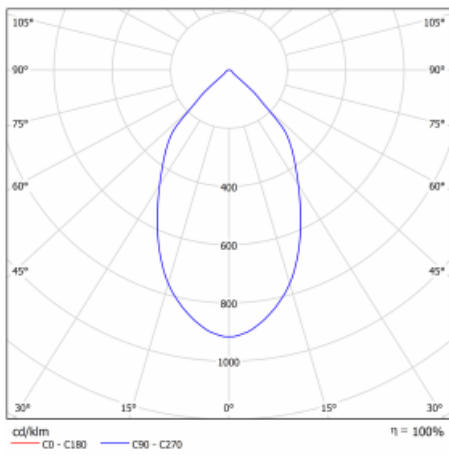

Luminaire

Ture

57-001L-10GHV/830, W +
00-00151E

It is a circular recessed luminaire of the downlight type with an excellent UGR index <math><19</math> up to 3000 lm, which means that the luminaire does not dazzle. The luminaire is suitable for offices, meeting rooms and, thanks to special sources, also for showrooms. RealWhite highlights the white, StrongColour highlights the selected colour, and RealColour emphasizes the colour of the object. With Tunable White you can set the colour temperature according to the time of day. With the help of these sources, the illuminated objects will look even more attractive. The IP54 class means high level of protection against the penetration of water and foreign matter. Thus, you can use this luminaire even in a demanding environment, such as a wellness centre. Its efficacy is up to 118 lm/W. Ture is available in three versions – a small luminaire with a diameter of 145 mm, a medium luminaire with a diameter of 185 mm and the largest luminaire with a diameter of 226 mm.

Type of installation	Recessed
Light distribution	Direct
Luminaire shape	Circular
Colour of the luminaires	White
Material	Aluminium
Lifetime	L80/B10 50 000 hours
Warranty	5 years
Description of luminaires	Luminaire recessed
Dimensions	\varnothing 226 mm × 110 mm
DIR optical system	Plain aluminium reflector
Luminous flux*	1240 lm
Colour Temperature	3000 K warm white
Luminous efficacy	129 lm/W
MacAdam Light source	3
Colour rendering index	80
UGR max. X=4H Y=8H, $\rho=70,50,20$	10
Luminaire power input*	9.6 W
Connection of the luminaires	ON/OFF
Electrical voltage	220-240V
Frequency	50/60Hz

 **CE IP 54**

* \pm 10 %

Technical drawing

Curve

Downloads

Installation instructions

Photos