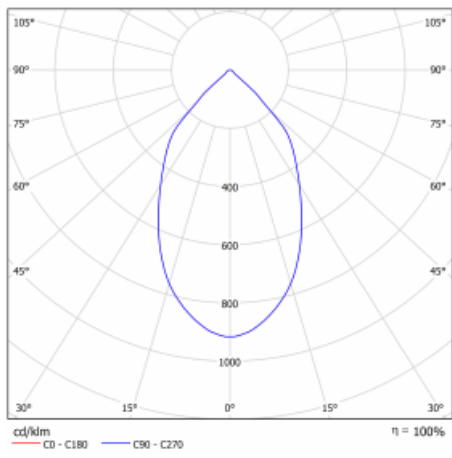

Type of installation	Recessed
Light distribution	Direct
Luminaire shape	Circular
Colour of the luminaires	Black
Material	Aluminium
Warranty	5 years
Description of luminaires	Luminaire recessed
Dimensions	∅ 226 mm × 110 mm
DIR optical system	Plain aluminium reflector
Luminous flux*	2670 lm
Colour Temperature	3000 K warm white
Luminous efficacy	109 lm/W
MacAdam Light source	3
Colour rendering index	80
Luminaire power input*	24.5 W
Connection of the luminaires	DALI
Electrical voltage	220-240V
Frequency	50/60Hz