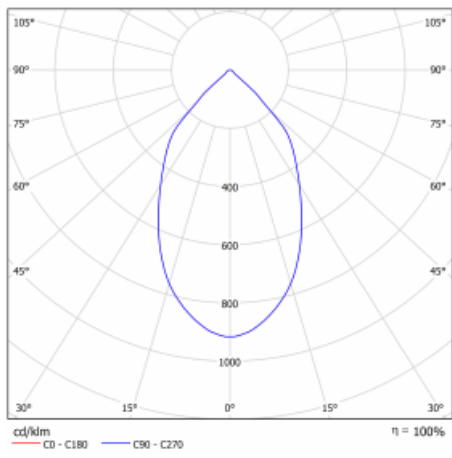

Luminaire

Ture

57-001L-10GHV/830, B +
00-00155DI

It is a circular recessed luminaire of the downlight type with an excellent UGR index < 19 up to 3000 lm, which means that the luminaire does not dazzle. The luminaire is suitable for offices, meeting rooms and, thanks to special sources, also for showrooms. RealWhite highlights the white, StrongColour highlights the selected colour, and RealColour emphasizes the colour of the object. With Tunable White you can set the colour temperature according to the time of day. With the help of these sources, the illuminated objects will look even more attractive. The IP54 class means high level of protection against the penetration of water and foreign matter. Thus, you can use this luminaire even in a demanding environment, such as a wellness centre. Its efficacy is up to 118 lm/W. Ture is available in three versions – a small luminaire with a diameter of 145 mm, a medium luminaire with a diameter of 185 mm and the largest luminaire with a diameter of 226 mm.

Type of installation	Recessed
Light distribution	Direct
Luminaire shape	Circular
Colour of the luminaires	Black
Material	Aluminium
Warranty	5 years
Description of luminaires	Luminaire recessed
Dimensions	ø 226 mm × 110 mm
Type of optical system	Plain aluminium reflector
Luminous flux*	2670 lm
Colour Temperature	3000 K warm white
Luminous efficacy	109 lm/W
MacAdam Light source	3
Colour rendering index	80
Luminaire power input*	24.5 W
Connection of the luminaires	DALI
Electrical voltage	220-240V
Frequency	50/60Hz

 **CE IP 54**

*±10 %

Technical drawing

Curve

Downloads

Installation instructions

Photos