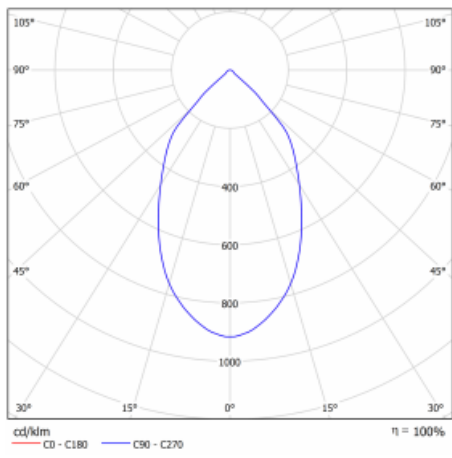

Luminaire

Ture

57-001L-10GHV/830, B +
00-00153EI

It is a circular recessed luminaire of the downlight type with an excellent UGR index < 19 up to 3000 lm, which means that the luminaire does not dazzle. The luminaire is suitable for offices, meeting rooms and, thanks to special sources, also for showrooms. RealWhite highlights the white, StrongColour highlights the selected colour, and RealColour emphasizes the colour of the object. With Tunable White you can set the colour temperature according to the time of day. With the help of these sources, the illuminated objects will look even more attractive. The IP54 class means high level of protection against the penetration of water and foreign matter. Thus, you can use this luminaire even in a demanding environment, such as a wellness centre. Its efficacy is up to 118 lm/W. Ture is available in three versions – a small luminaire with a diameter of 145 mm, a medium luminaire with a diameter of 185 mm and the largest luminaire with a diameter of 226 mm.

Type of installation	Recessed
Light distribution	Direct
Luminaire shape	Circular
Colour of the luminaires	Black
Material	Aluminium
Warranty	5 years
Description of luminaires	Luminaire recessed
Dimensions	∅ 226 mm × 110 mm
Type of optical system	Plain aluminium reflector
Luminous flux*	2670 lm
Colour Temperature	3000 K warm white
Luminous efficacy	109 lm/W
MacAdam Light source	3
Colour rendering index	80
Luminaire power input*	24.5 W
Connection of the luminaires	ON/OFF multiwatt
Electrical voltage	220-240V
Frequency	50/60Hz

 **CE IP 54**

*±10 %

Technical drawing

Curve

Downloads

Installation instructions

Photos