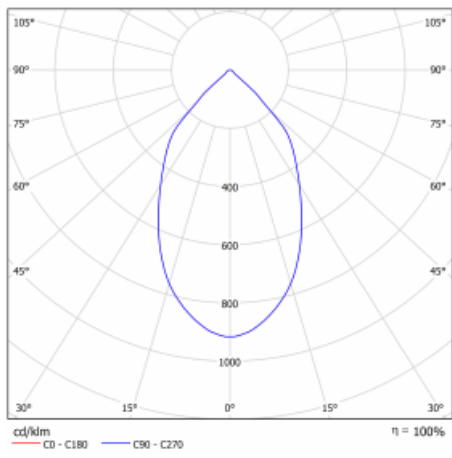

Luminaire

Ture

57-001L-10GHV/830, B +
00-00152E

It is a circular recessed luminaire of the downlight type with an excellent UGR index < 19 up to 3000 lm, which means that the luminaire does not dazzle. The luminaire is suitable for offices, meeting rooms and, thanks to special sources, also for showrooms. RealWhite highlights the white, StrongColour highlights the selected colour, and RealColour emphasizes the colour of the object. With Tunable White you can set the colour temperature according to the time of day. With the help of these sources, the illuminated objects will look even more attractive. The IP54 class means high level of protection against the penetration of water and foreign matter. Thus, you can use this luminaire even in a demanding environment, such as a wellness centre. Its efficacy is up to 118 lm/W. Ture is available in three versions – a small luminaire with a diameter of 145 mm, a medium luminaire with a diameter of 185 mm and the largest luminaire with a diameter of 226 mm.

Type of installation	Recessed
Light distribution	Direct
Luminaire shape	Circular
Colour of the luminaires	Black
Material	Aluminium
Warranty	5 years
Description of luminaires	Luminaire recessed
Dimensions	∅ 226 mm × 110 mm
Type of optical system	Plain aluminium reflector
Luminous flux*	2110 lm
Colour Temperature	3000 K warm white
Luminous efficacy	117 lm/W
MacAdam Light source	3
Colour rendering index	80
Luminaire power input*	18 W
Connection of the luminaires	ON/OFF
Electrical voltage	220-240V
Frequency	50/60Hz

 **CE IP 54**

*±10 %

Technical drawing

Curve

Downloads

Installation instructions

Photos